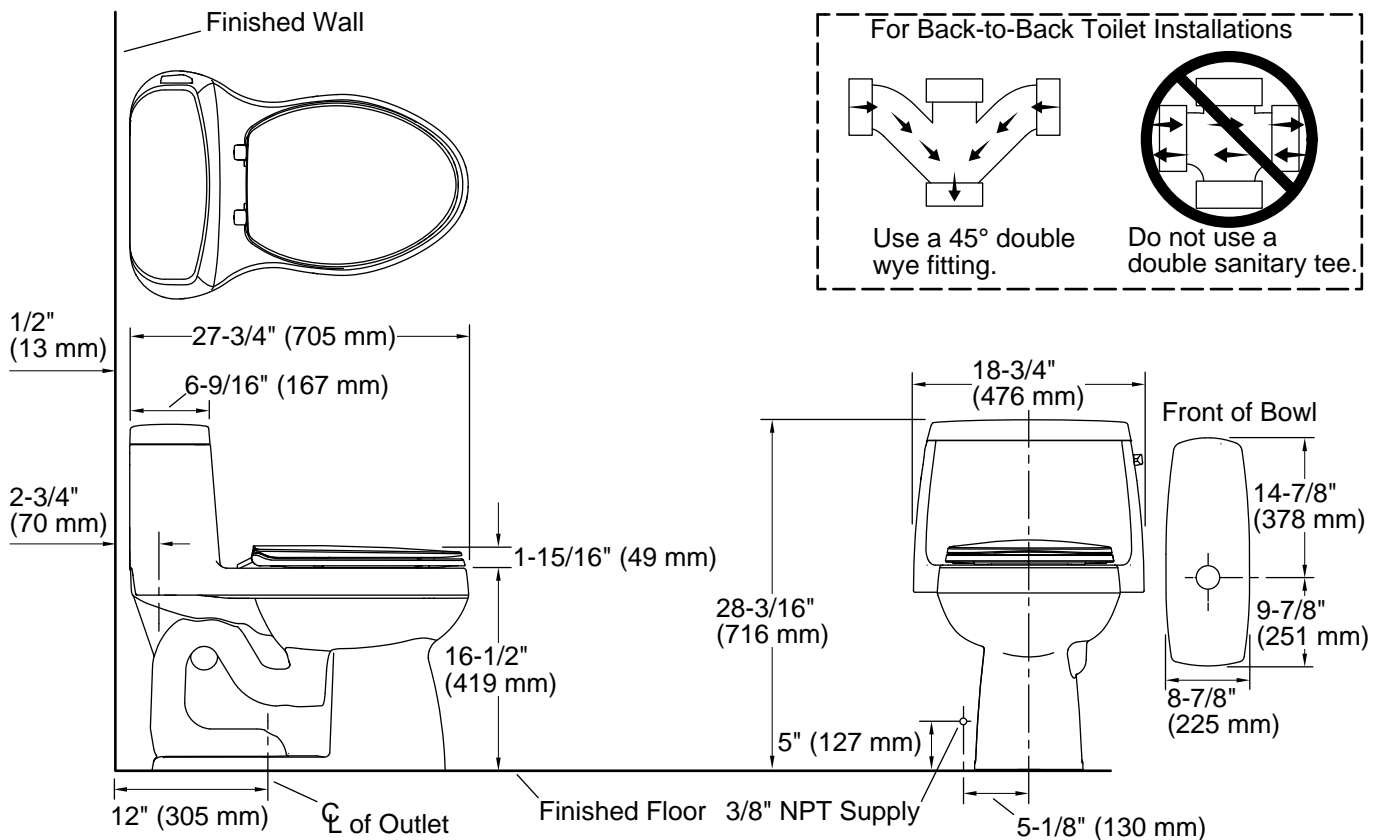

KOHLER®

Santa Rosa™ One-piece compact elongated toilet, 1.28 gpf K-3810-RA

Features

- One-piece toilets integrate the tank and bowl into a seamless, easy-to-clean design
- Compact elongated bowl offers added comfort while occupying the same space as a round-front bowl
- Comfort Height® feature offers chair-height seating that makes sitting down and standing up easier for most adults
- Right-hand Polished Chrome trip lever
- Seat and lid included
- Easy-to-flush canister design requires less force to actuate than a 3" (76 mm) flapper, and has 90% less exposed seal material which resists conditions that cause wear, tear, shrinkage and swelling
- Eligible for consumer rebates in some municipalities
- Quiet-Close™ elongated lid and seat prevents slamming
- 1.28 gpf (4.8 lpf)
- 2-1/8" (54 mm) fully glazed trapway

Installation

- Supply line sold separately
- Standard 12" (305 mm) rough-in

Recommended Products/Accessories

K-8298 PureWash® E590 Elongated bidet toilet seat
K-5420 Low-Profile Bolt Caps
1023457 Wax Ring/Hardware Kit
1265114 Connector Hose
K-23726 Drain treatment

12-9-2024 23:26 - US/CA

THE BOLD LOOK
OF **KOHLER**®

Technical Information

All product dimensions are nominal.

Toilet type:	Floor-mount
Waste Outlet:	Floor
Bowl shape:	Compact elongated
Flush type:	AquaPiston
Trap passageway:	2-1/8" (54 mm)
Water surface size:	11" x 8-1/8" (279 mm x 206 mm)
Rim to water surface:	6-1/4" (159 mm)
Rough-in:	12" (305 mm)
Seat-mounting holes:	5-1/2" (140 mm)

Notes

Install this product according to the installation instructions.

For back-to-back toilet installations: Use only a 45° double wye fitting.

ADA, OBC, CSA B651 compliant when installed to the specific requirements of these regulations.