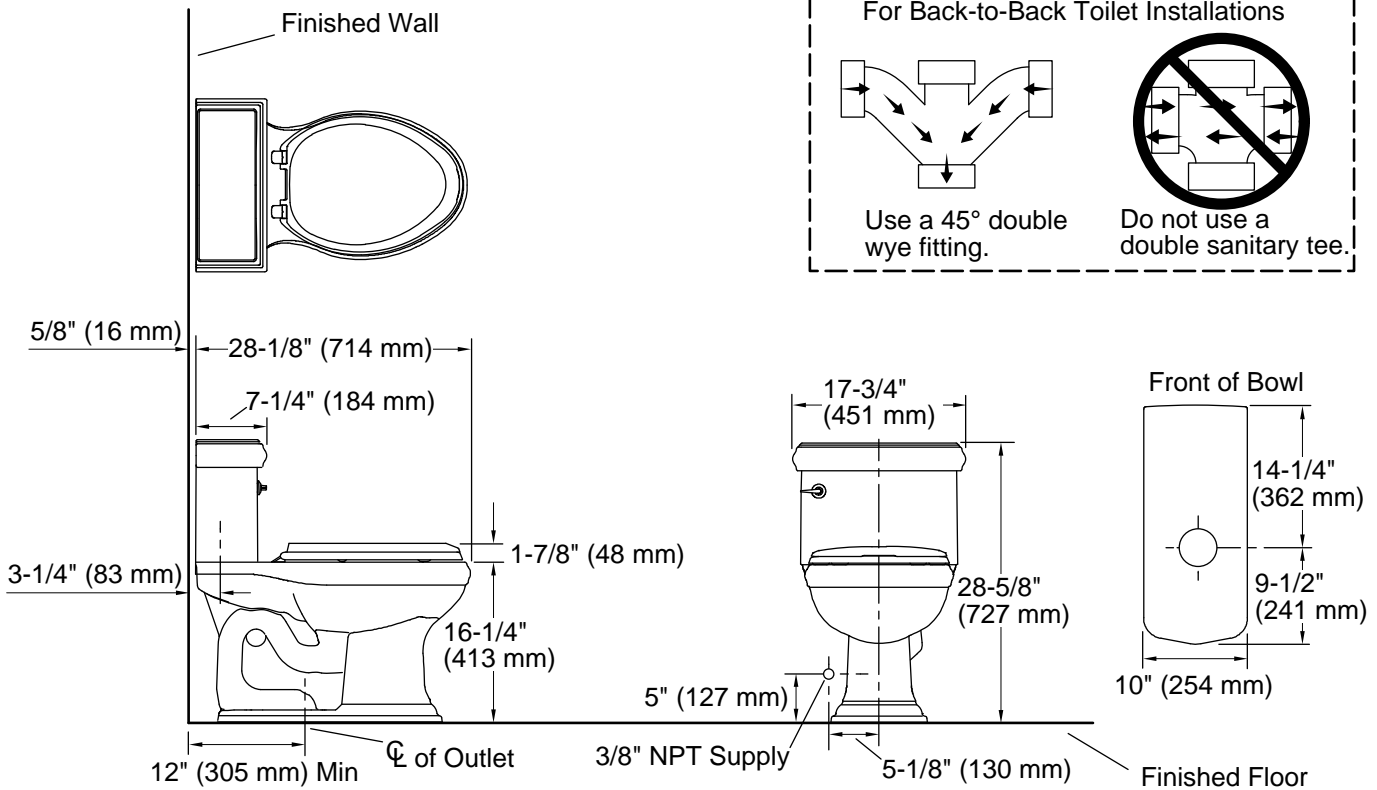

### Installation

- Standard 12" (305 mm) rough-in
- Supply line sold separately

### Included Components

K-4733 Glenbury™ Quiet-Close™ elongated toilet seat

ADA

CSA B651

OBC

### Technical Information

All product dimensions are nominal.

|                       |                                |
|-----------------------|--------------------------------|
| Toilet type:          | Floor-mount                    |
| Waste Outlet:         | Floor                          |
| Bowl shape:           | Elongated                      |
| Flush type:           | AquaPiston                     |
| Trap passageway:      | 2-1/8" (54 mm)                 |
| Water surface size:   | 11" x 8-3/4" (279 mm x 222 mm) |
| Rim to water surface: | 6" (152 mm)                    |
| Rough-in:             | 12" (305 mm)                   |
| Seat-mounting holes:  | 5-1/2" (140 mm)                |