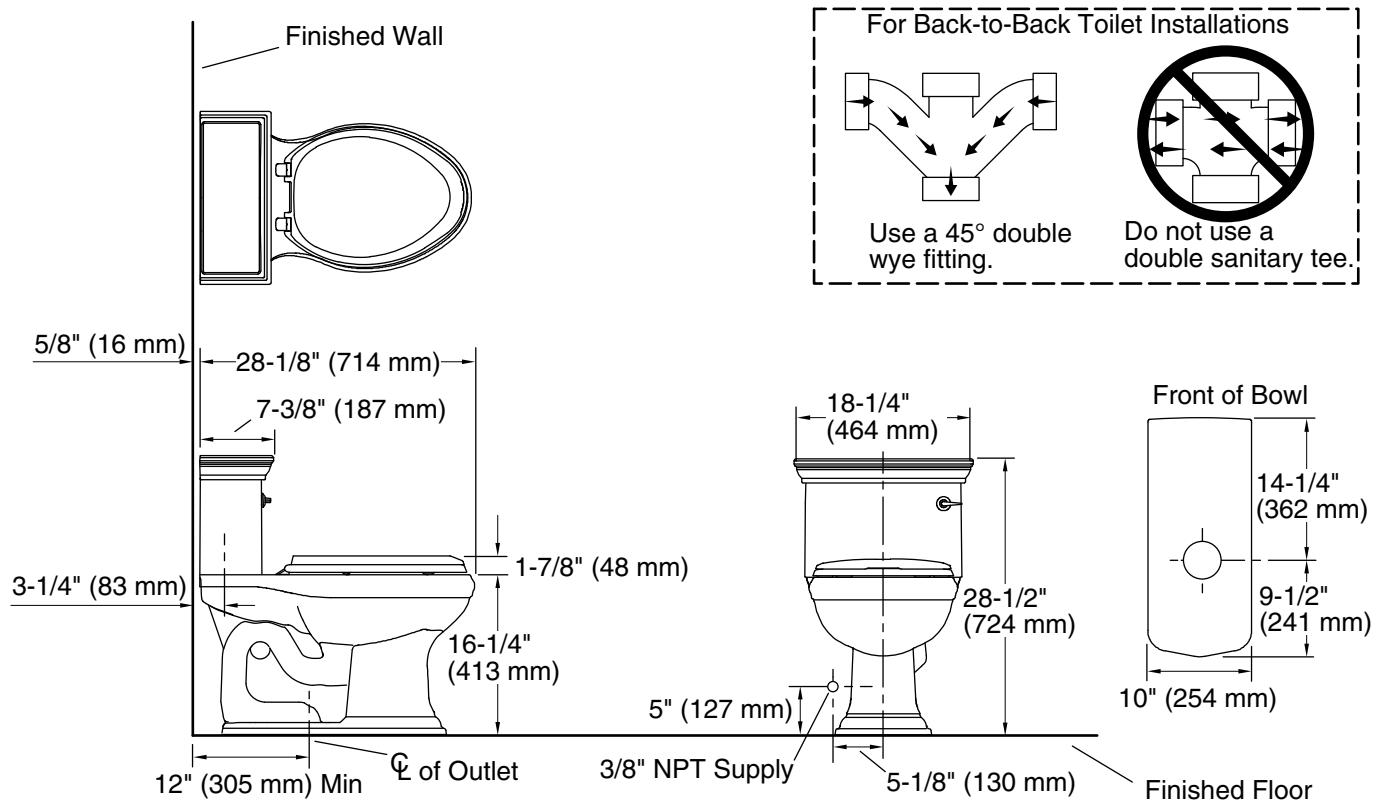

Installation

- Standard 12" (305 mm) rough-in
- Supply line sold separately

Recommended Products/Accessories

K-4108 PureWash® E750 Elongated bidet toilet seat with remote control
K-5420 Low-Profile Bolt Caps
K-9167-R Trip Lever
1023457 Wax Ring/Hardware Kit
1265114 Connector Hose
K-23726 Drain treatment

For the most current Specification Sheet, go to www.kohler.com USA or www.kohler.ca Canada

7-13-2024 00:39 - US

THE BOLD LOOK
OF **KOHLER**®

Technical Information

All product dimensions are nominal.

Toilet type:	Floor-mount
Waste Outlet:	Floor
Bowl shape:	Elongated
Flush type:	AquaPiston
Trap passageway:	2-1/8" (54 mm)
Water surface size:	11" x 8-3/4" (279 mm x 222 mm)
Rim to water surface:	6" (152 mm)
Rough-in:	12" (305 mm)
Seat-mounting holes:	5-1/2" (140 mm)

Notes

Install this product according to the installation instructions.

For back-to-back toilet installations: Use only a 45° double wye fitting.

ADA, OBC, CSA B651 compliant when installed to the specific requirements of these regulations.