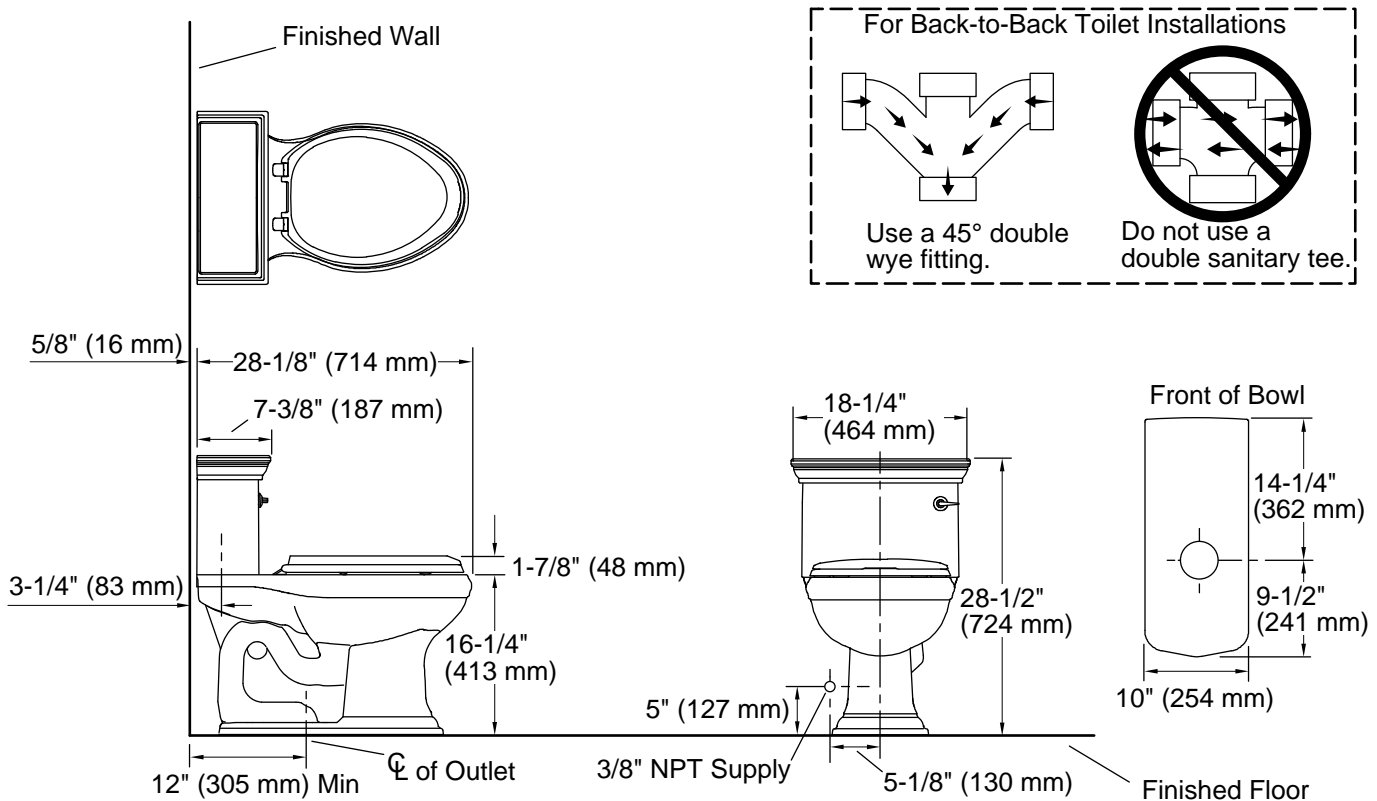

Installation

- Standard 12" (305 mm) rough-in
- Supply line sold separately

Recommended Products/Accessories

K-4108 PureWash® E750 Elongated bidet toilet seat with remote control
K-5420 Low-Profile Bolt Caps
K-9167-R Trip Lever
1023457 Wax Ring/Hardware Kit
1265114 Connector Hose
K-23726 Drain treatment

For the most current Specification Sheet, go to www.kohler.com USA or www.kohler.ca Canada

12-9-2024 23:26 - US/CA

THE BOLD LOOK
OF **KOHLER**®

Technical Information

All product dimensions are nominal.

Toilet type:	Floor-mount
Waste Outlet:	Floor
Bowl shape:	Elongated
Flush type:	AquaPiston
Trap passageway:	2-1/8" (54 mm)
Water surface size:	11" x 8-3/4" (279 mm x 222 mm)
Rim to water surface:	6" (152 mm)
Rough-in:	12" (305 mm)
Seat-mounting holes:	5-1/2" (140 mm)

Notes

Install this product according to the installation instructions.

For back-to-back toilet installations: Use only a 45° double wye fitting.

ADA, OBC, CSA B651 compliant when installed to the specific requirements of these regulations.