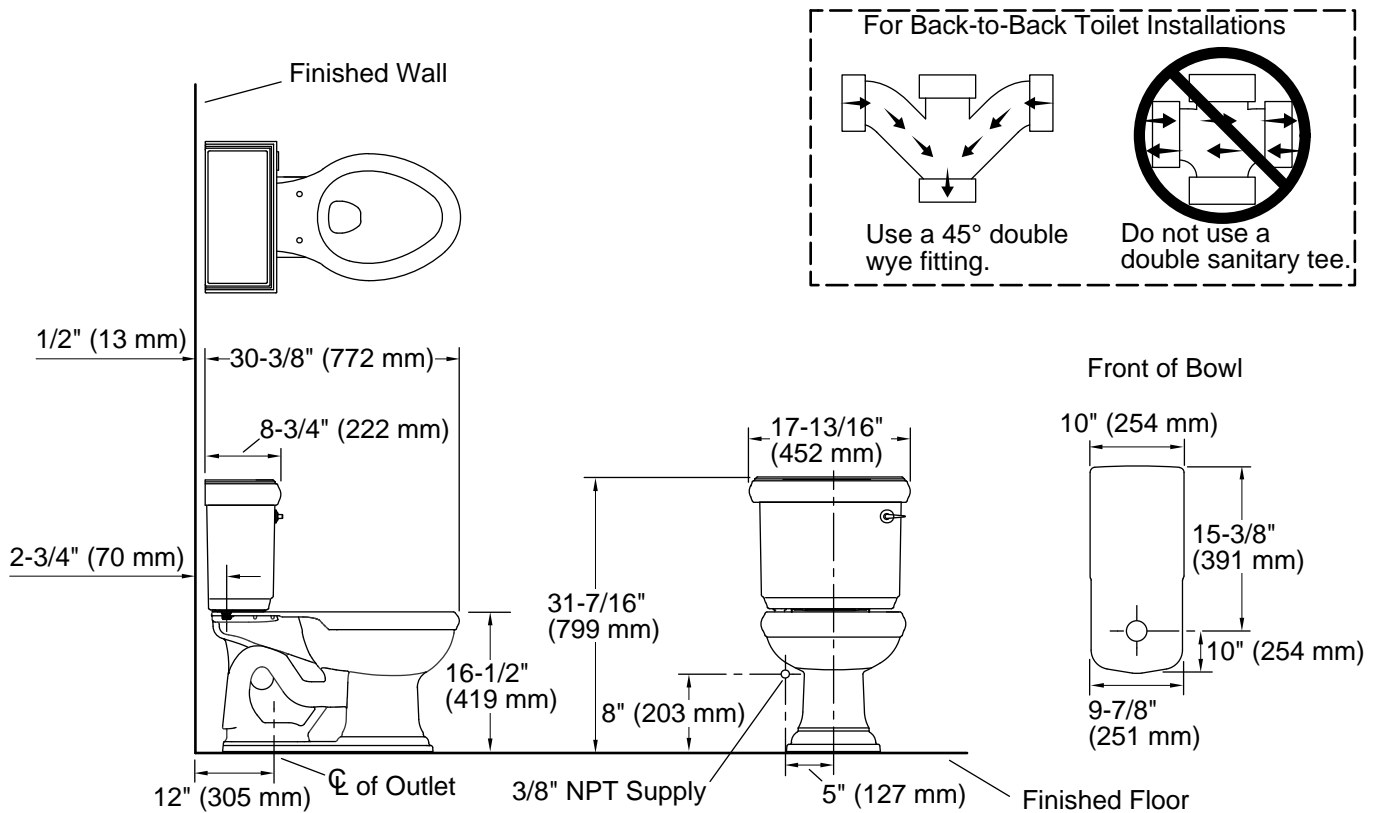

Memoirs® Classic

Two-piece elongated toilet, 1.28 gpf
K-3816-RA

Features

- Two-piece design
- Elongated bowl offers added room and comfort
- Comfort Height® feature offers chair-height seating that makes sitting down and standing up easier for most adults
- Right-hand Polished Chrome trip lever
- Combination consists of the K-4380 bowl and the K-4433-RA tank
- Coordinates with other products in the Memoirs collection
- Easy-to-flush canister design requires less force to actuate than a 3" (76 mm) flapper, and has 90% less exposed seal material which resists conditions that cause wear, tear, shrinkage and swelling
- Eligible for consumer rebates in some municipalities
- 1.28 gpf (4.8 lpf)
- 2-1/8" (54 mm) fully glazed trapway
- AquaPiston® canister optimizes the flow out of the tank, harnessing gravity and the natural powerful reducing cascade of water to increase the power and effectiveness of the flush

Installation

- Standard 12" (305 mm) rough-in
- Three-bolt quick-connect installation
- Seat and supply line sold separately

Recommended Products/Accessories

- K-5588 Purefresh® Deodorizing elongated toilet seat
- K-4108 PureWash® E750 Elongated bidet toilet seat with remote control
- K-5420 Low-Profile Bolt Caps
- K-9167-R Trip Lever
- 1023457 Wax Ring/Hardware Kit
- 1265114 Connector Hose
- K-23726 Drain treatment

For the most current Specification Sheet, go to www.kohler.com USA or www.kohler.ca Canada

12-9-2024 23:27 - US/CA

THE BOLD LOOK
OF **KOHLER**®

Technical Information

All product dimensions are nominal.

Toilet type:	Floor-mount
Waste Outlet:	Floor
Bowl shape:	Elongated
Flush type:	AquaPiston
Trap passageway:	2-1/8" (54 mm)
Water surface size:	11-3/4" x 9-1/2" (298 mm x 241 mm)
Rim to water surface:	6-1/8" (156 mm)
Rough-in:	12" (305 mm)
Seat-mounting holes:	5-1/2" (140 mm)