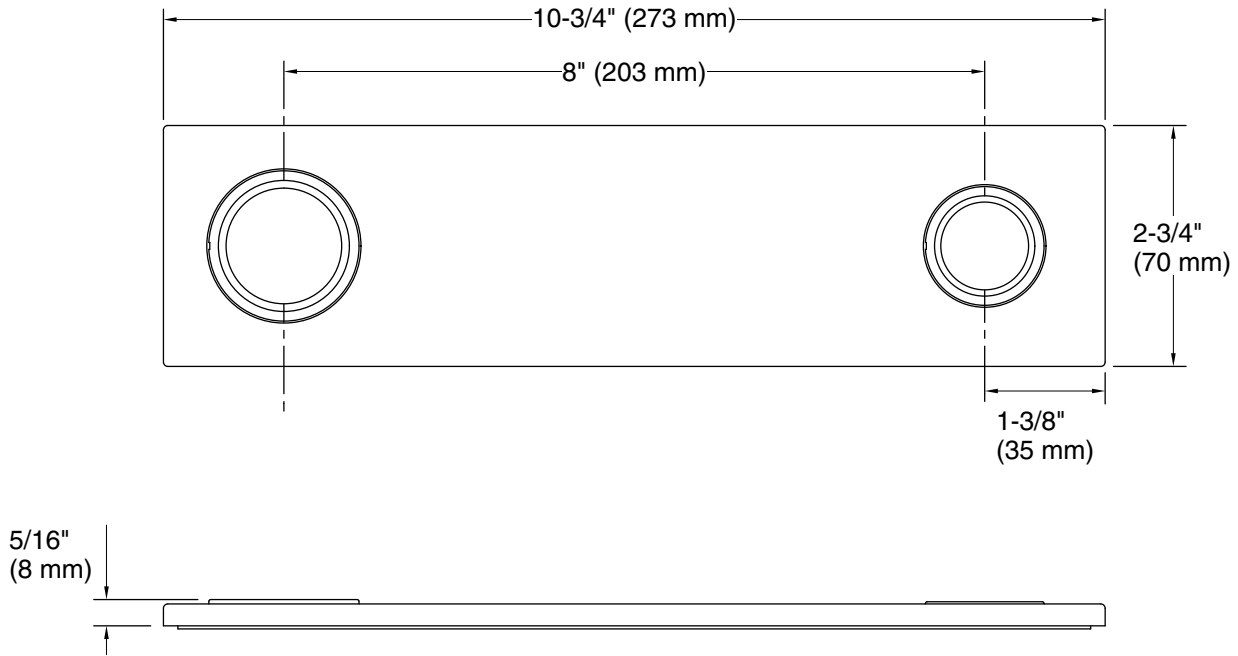

8" two-hole escutcheon plate for Insight™ and Kinesis®  
lavatory faucets and soap dispensers  
**K-38166**

**Features**

- For use with Insight™ and Kinesis® touchless deck-mount faucets and soap dispensers
- Two holes on escutcheon plate enable side-by-side installation of touchless faucet and soap dispenser
- Round design option available

See website for detailed warranty information.

**Available Colors/Finishes**

*Color tiles intended for reference only.*

Color	Code	Description
	CP	Polished Chrome

8" two-hole escutcheon plate for Insight™ and Kinesis®  
lavatory faucets and soap dispensers  
**K-38166**

**Technical Information**

All product dimensions are nominal.

Material: Brass

**Notes**

Install this product according to the installation instructions.