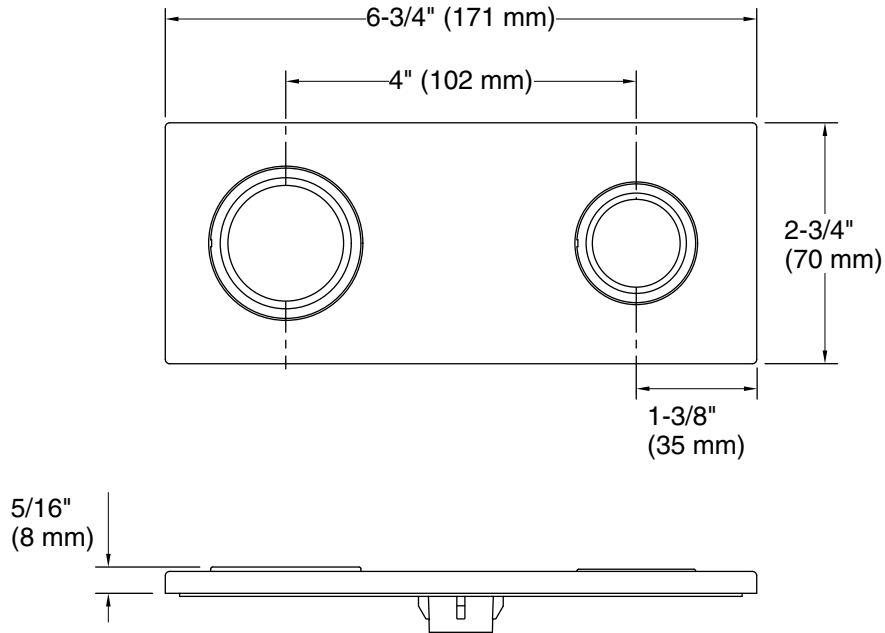

4" two-hole escutcheon plate for Insight™ and Kinesis®
lavatory faucets and soap dispensers
K-38167

Features

- For use with Insight™ and Kinesis® touchless deck-mount faucets and soap dispensers
- Two holes on escutcheon plate enable side-by-side installation of touchless faucet and soap dispenser
- Round design option available

See website for detailed warranty information.

Available Colors/Finishes

Color tiles intended for reference only.

Color	Code	Description
	CP	Polished Chrome

4" two-hole escutcheon plate for Insight™ and Kinesis®
lavatory faucets and soap dispensers
K-38167

Technical Information

All product dimensions are nominal.

Material: Brass

Notes

Install this product according to the installation instructions.