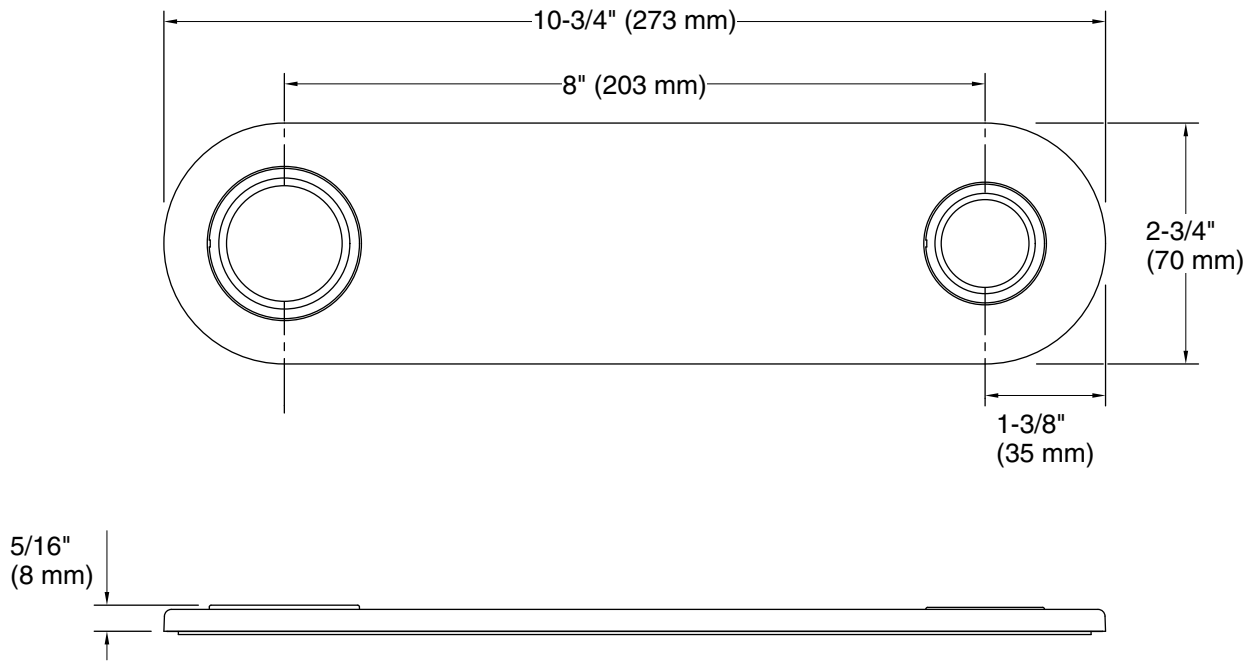

8" two-hole escutcheon plate for Insight™ and Kinesis®  
lavatory faucets and soap dispensers  
**K-38168**

**Features**

- For use with Insight™ and Kinesis® touchless deck-mount faucets and soap dispensers
- Two holes on escutcheon plate enable side-by-side installation of touchless faucet and soap dispenser
- Square design option available

8" two-hole escutcheon plate for Insight™ and Kinesis®  
lavatory faucets and soap dispensers  
**K-38168**

**Technical Information**

All product dimensions are nominal.

Material: Brass

**Notes**

Install this product according to the installation instructions.