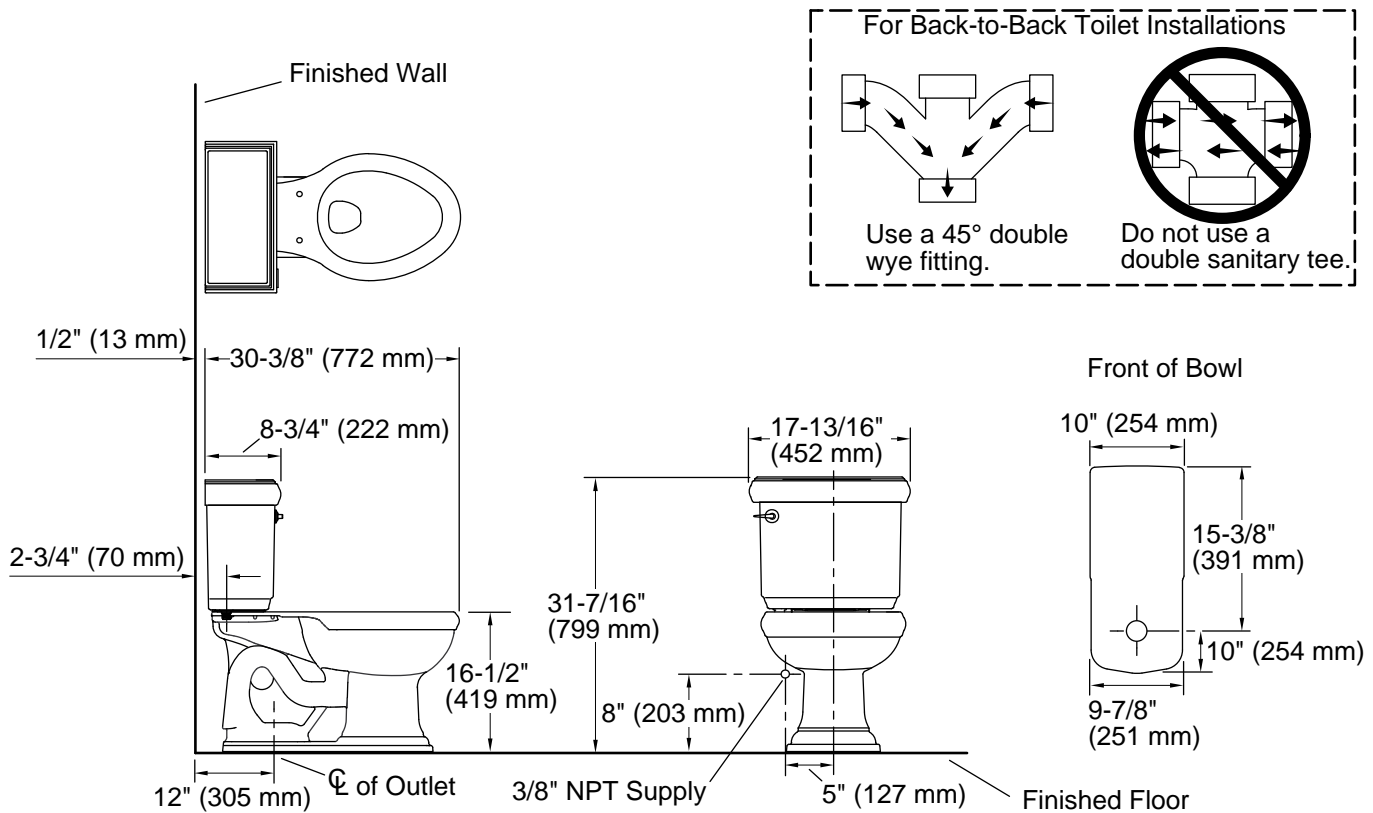

Memoirs® Classic

Two-piece elongated toilet, 1.28 gpf
K-3816

Features

- Two-piece design
- Elongated bowl offers added room and comfort
- Comfort Height® feature offers chair-height seating that makes sitting down and standing up easier for most adults
- Left-hand Polished Chrome trip lever
- Combination consists of the K-4380 bowl and the K-4433 tank
- Coordinates with other products in the Memoirs collection
- Easy-to-flush canister design requires less force to actuate than a 3" (76 mm) flapper, and has 90% less exposed seal material which resists conditions that cause wear, tear, shrinkage and swelling
- Eligible for consumer rebates in some municipalities
- 1.28 gpf (4.8 lpf)
- 2-1/8" (54 mm) fully glazed trapway
- AquaPiston® canister optimizes the flow out of the tank, harnessing gravity and the natural powerful reducing cascade of water to increase the power and effectiveness of the flush

Installation

- Standard 12" (305 mm) rough-in
- Three-bolt quick-connect installation
- Seat and supply line sold separately

Recommended Products/Accessories

- K-5588 Purefresh® Deodorizing elongated toilet seat
- K-4108 PureWash® E750 Elongated bidet toilet seat with remote control
- K-5420 Low-Profile Bolt Caps
- K-9167-L Trip Lever
- 1023457 Wax Ring/Hardware Kit
- 1265114 Connector Hose
- K-23726 Drain treatment

For the most current Specification Sheet, go to www.kohler.com USA or www.kohler.ca Canada

12-9-2024 23:27 - US/CA

THE BOLD LOOK
OF **KOHLER**®

Technical Information

All product dimensions are nominal.

Toilet type:	Floor-mount
Waste Outlet:	Floor
Bowl shape:	Elongated
Flush type:	AquaPiston
Trap passageway:	2-1/8" (54 mm)
Water surface size:	11-3/4" x 9-1/2" (298 mm x 241 mm)
Rim to water surface:	6-1/8" (156 mm)
Rough-in:	12" (305 mm)
Seat-mounting holes:	5-1/2" (140 mm)