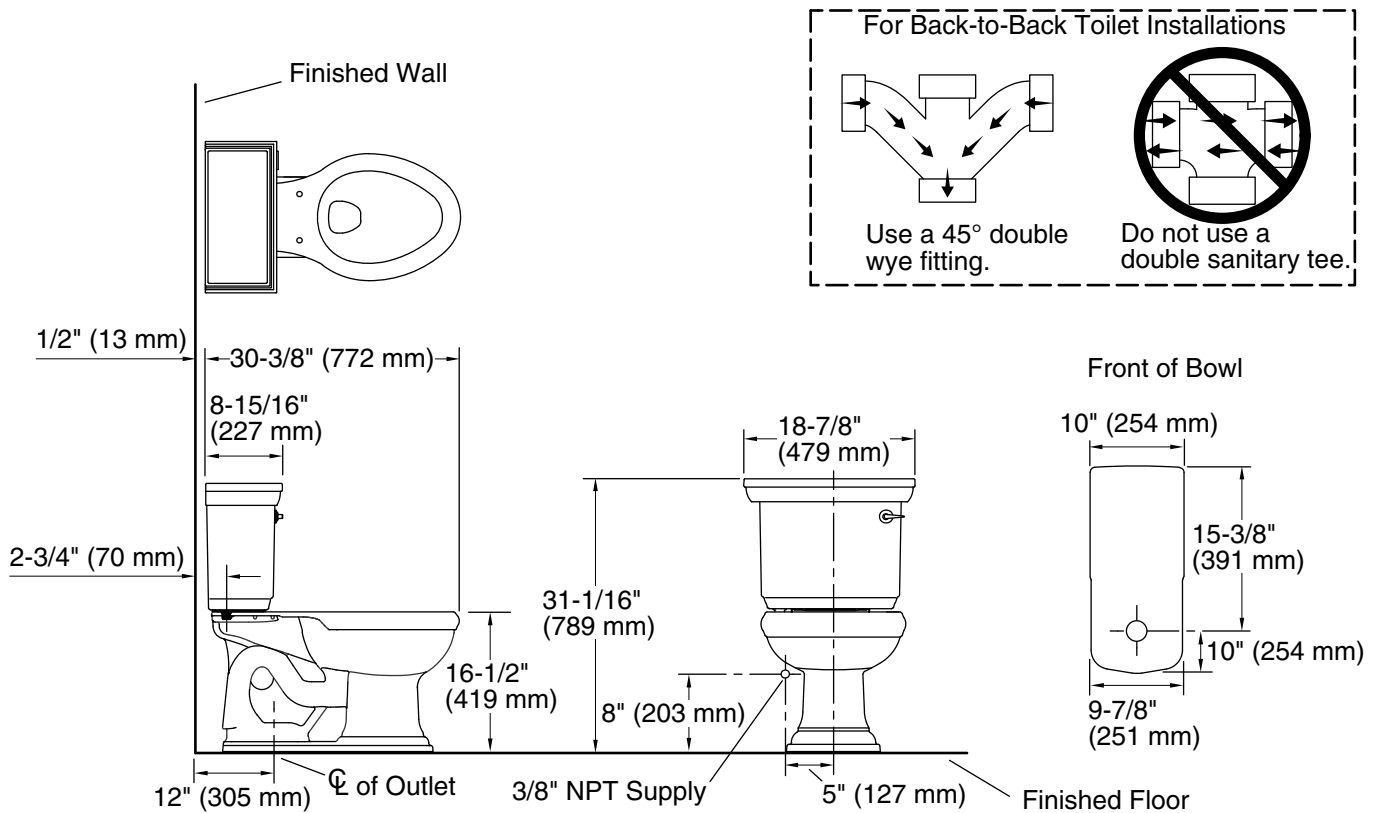

Memoirs® Stately

Two-piece elongated toilet, 1.28 gpf
K-3817-RA

Features

- Two-piece design
- Elongated bowl offers added room and comfort
- Comfort Height® feature offers chair-height seating that makes sitting down and standing up easier for most adults
- Right-hand Polished Chrome trip lever
- Combination consists of the K-4380 bowl and the K-4434-RA tank
- Coordinates with other products in the Memoirs collection
- Easy-to-flush canister design requires less force to actuate than a 3" (76 mm) flapper, and has 90% less exposed seal material which resists conditions that cause wear, tear, shrinkage and swelling
- Eligible for consumer rebates in some municipalities
- 1.28 gpf (4.8 lpf)
- 2-1/8" (54 mm) fully glazed trapway
- AquaPiston® canister optimizes the flow out of the tank, harnessing gravity and the natural powerful reducing cascade of water to increase the power and effectiveness of the flush

Installation

- Standard 12" (305 mm) rough-in
- Three-bolt quick-connect installation
- Seat and supply line sold separately

Recommended Products/Accessories

- K-4733-RL Glenbury™ ReadyLatch® Quiet-Close™ elongated toilet seat
- K-5588 Purefresh® Deodorizing elongated toilet seat
- K-4108 PureWash® E750 Elongated bidet toilet seat with remote control
- K-5420 Low-Profile Bolt Caps
- K-9167-R Trip Lever
- 1023457 Wax Ring/Hardware Kit
- 1265114 Connector Hose
- K-23726 Drain treatment

Technical Information

All product dimensions are nominal.

Toilet type:	Floor-mount
Waste Outlet:	Floor
Bowl shape:	Elongated
Flush type:	AquaPiston
Trap passageway:	2-1/8" (54 mm)
Water surface size:	11-3/4" x 9-1/2" (298 mm x 241 mm)
Rim to water surface:	6-1/8" (156 mm)
Rough-in:	12" (305 mm)
Seat-mounting holes:	5-1/2" (140 mm)

Notes

Install this product according to the installation instructions.

For back-to-back toilet installations: Use only a 45° double wye fitting.

ADA, OBC, CSA B651 compliant when installed to the specific requirements of these regulations.