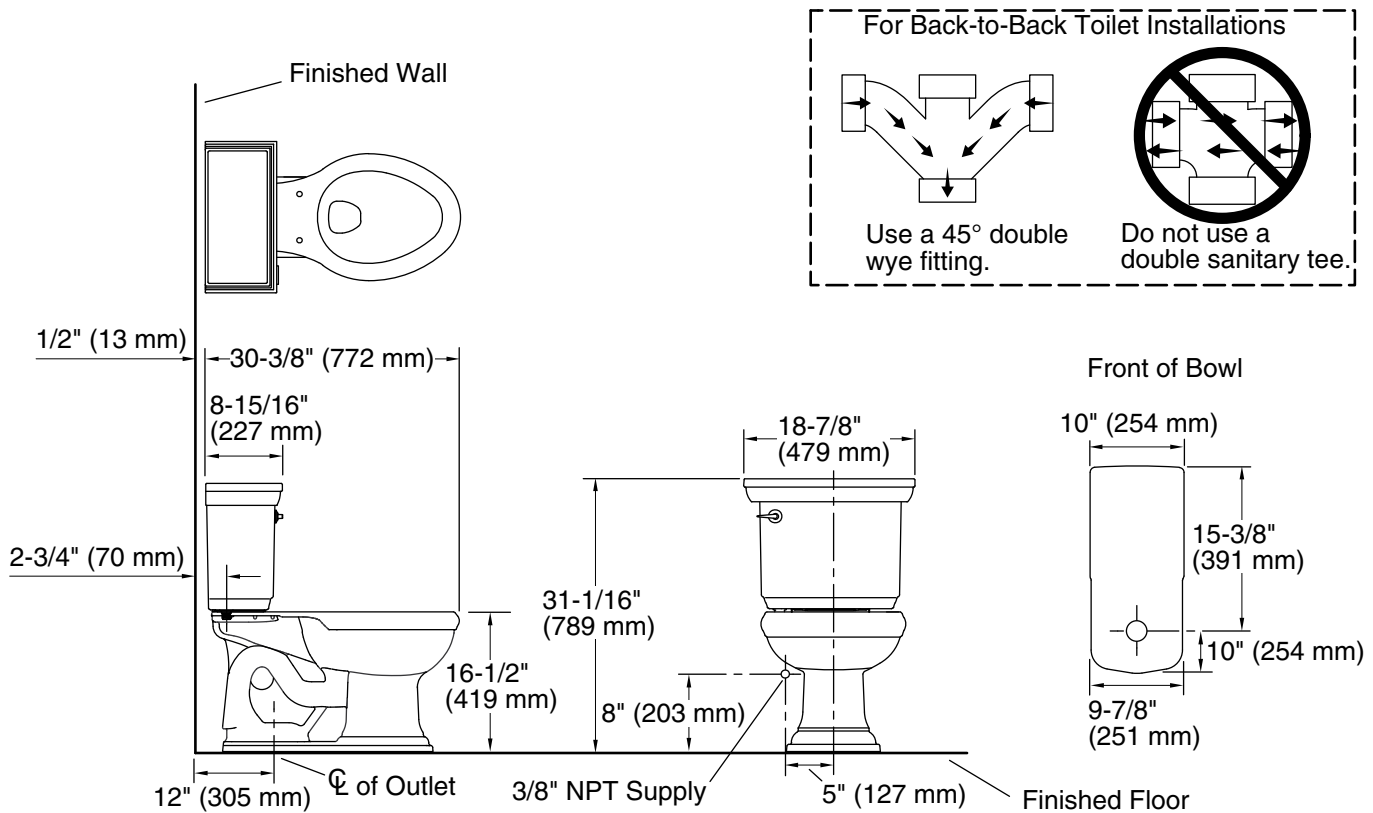

Memoirs® Stately

Two-piece elongated toilet, 1.28 gpf
K-3817

Features

- Two-piece design
- Elongated bowl offers added room and comfort
- Comfort Height® feature offers chair-height seating that makes sitting down and standing up easier for most adults
- Left-hand Polished Chrome trip lever
- Combination consists of the K-4380 bowl and the K-4434 tank
- Coordinates with other products in the Memoirs collection
- Easy-to-flush canister design requires less force to actuate than a 3" (76 mm) flapper, and has 90% less exposed seal material which resists conditions that cause wear, tear, shrinkage and swelling
- Eligible for consumer rebates in some municipalities
- 1.28 gpf (4.8 lpf)
- 2-1/8" (54 mm) fully glazed trapway
- AquaPiston® canister optimizes the flow out of the tank, harnessing gravity and the natural powerful reducing cascade of water to increase the power and effectiveness of the flush

Installation

- Standard 12" (305 mm) rough-in
- Three-bolt quick-connect installation
- Seat and supply line sold separately

Recommended Products/Accessories

- K-4733-RL Glenbury™ ReadyLatch® Quiet-Close™ elongated toilet seat
- K-5588 Purefresh® Deodorizing elongated toilet seat
- K-4108 PureWash® E750 Elongated bidet toilet seat with remote control
- K-5420 Low-Profile Bolt Caps
- K-9167-L Trip Lever
- 1023457 Wax Ring/Hardware Kit
- 1265114 Connector Hose
- K-23726 Drain treatment

7-17-2024 13:30 - US

THE BOLD LOOK
OF **KOHLER**®

Technical Information

All product dimensions are nominal.

Toilet type:	Floor-mount
Waste Outlet:	Floor
Bowl shape:	Elongated
Flush type:	AquaPiston
Trap passageway:	2-1/8" (54 mm)
Water surface size:	11-3/4" x 9-1/2" (298 mm x 241 mm)
Rim to water surface:	6-1/8" (156 mm)
Rough-in:	12" (305 mm)
Seat-mounting holes:	5-1/2" (140 mm)