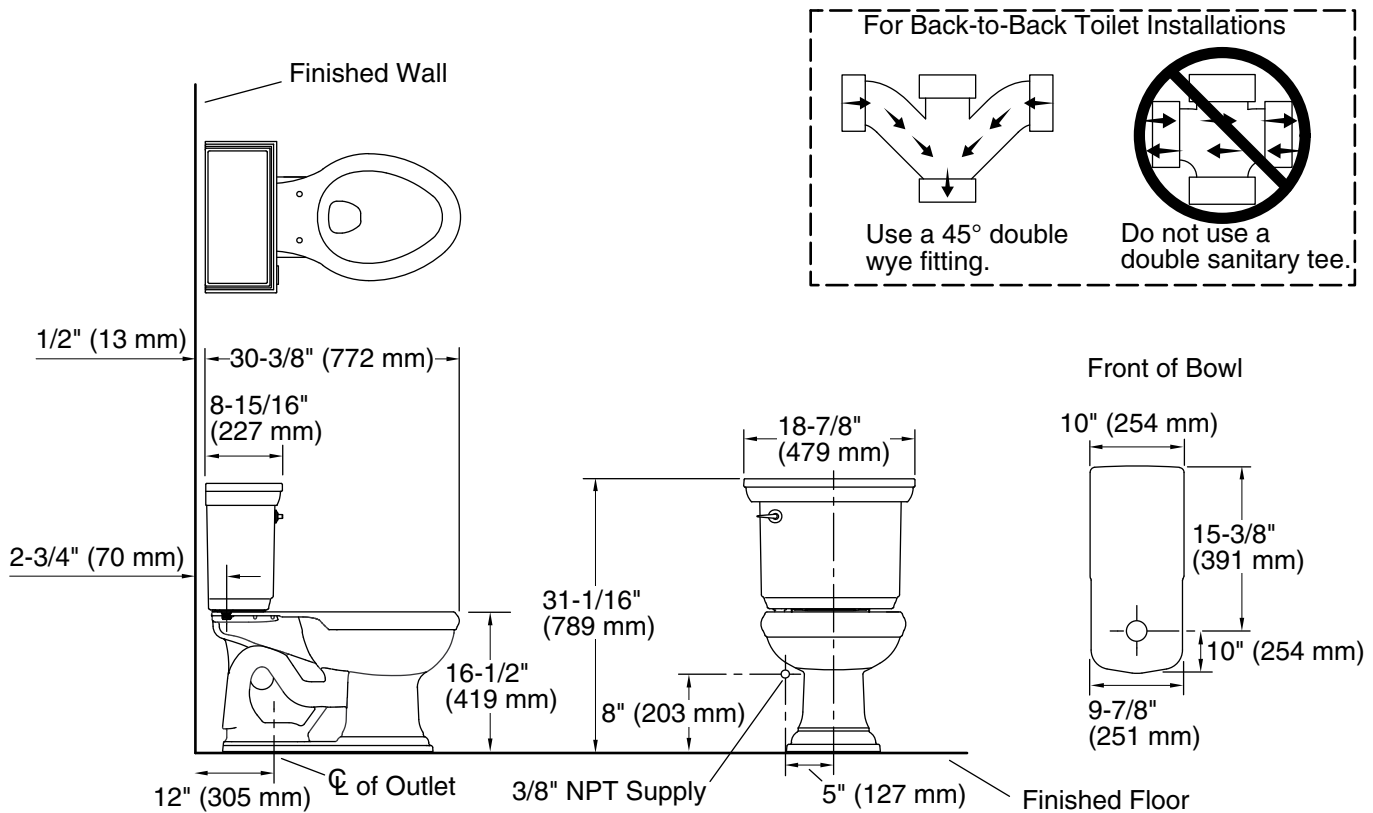

Features

- Two-piece design
- Elongated bowl offers added room and comfort
- Comfort Height® feature offers chair-height seating that makes sitting down and standing up easier for most adults
- Left-hand Polished Chrome trip lever
- Combination consists of the K-4380 bowl and the K-4642 tank
- Coordinates with other products in the Memoirs collection with Stately design
- Easy-to-flush canister design requires less force to actuate than a 3" (76 mm) flapper, and has 90% less exposed seal material which resists conditions that cause wear, tear, shrinkage and swelling
- 1.6 gpf (6.0 lpf)
- 2-1/8" (54 mm) fully glazed trapway
- AquaPiston® canister optimizes the flow out of the tank, harnessing gravity and the natural powerful reducing cascade of water to increase the power and effectiveness of the flush

Installation

- Standard 12" (305 mm) rough-in
- Three-bolt quick-connect installation
- Seat and supply line sold separately

Recommended Products/Accessories

K-5588 Purefresh® Deodorizing elongated toilet seat
K-4108 PureWash® E750 Elongated bidet toilet seat with remote control
K-5420 Low-Profile Bolt Caps
K-9167-L Trip Lever
1023457 Wax Ring/Hardware Kit
1265114 Connector Hose
K-23726 Drain treatment

Technical Information

All product dimensions are nominal.

Toilet type:	Floor-mount
Waste Outlet:	Floor
Bowl shape:	Elongated
Flush type:	AquaPiston
Trap passageway:	2-1/8" (54 mm)
Water surface size:	11-3/4" x 9-1/2" (298 mm x 241 mm)
Rim to water surface:	5-3/8" (137 mm)
Rough-in:	12" (305 mm)
Seat-mounting holes:	5-1/2" (140 mm)

Notes

Install this product according to the installation instructions.

For back-to-back toilet installations: Use only a 45° double wye fitting.

ADA, OBC, CSA B651 compliant when installed to the specific requirements of these regulations.