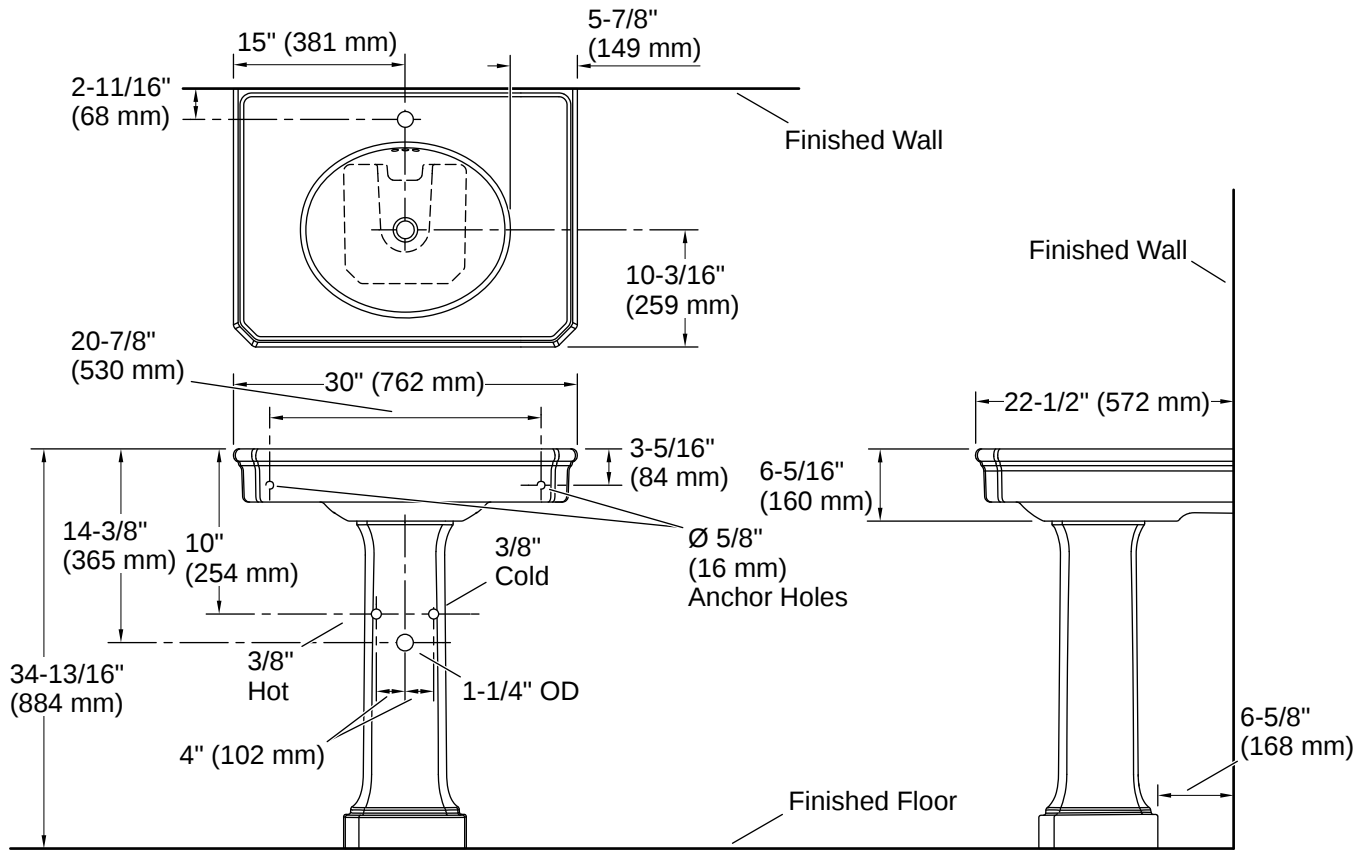

Installation

- Pedestal

Installation Notes

Install this product according to the installation instructions.