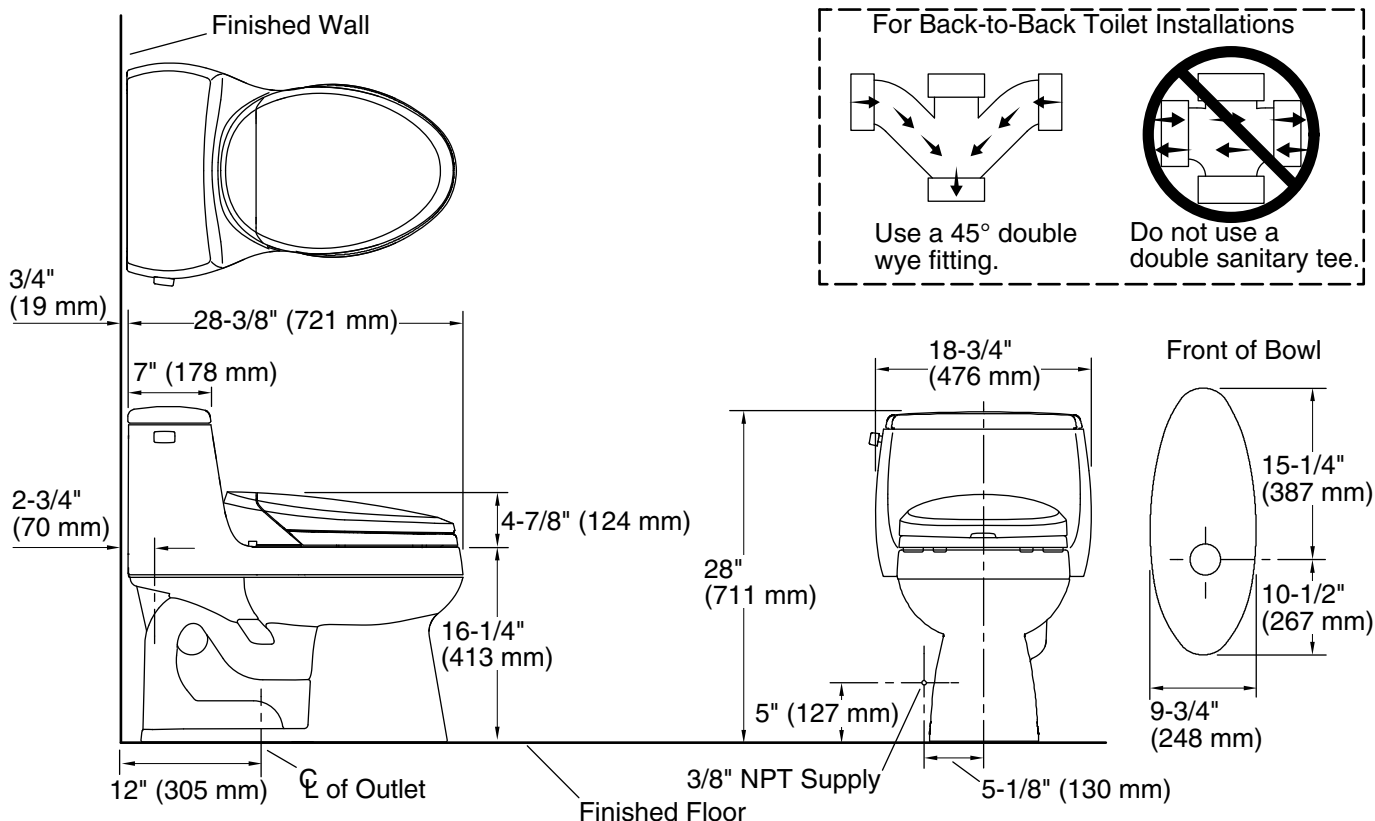

Material

- Vitreous china

Installation

- Standard 12" (305 mm) rough-in
- Requires a dedicated circuit electrical outlet

Recommended Products/Accessories

- K-5588 Purefresh® Deodorizing elongated toilet seat
- K-4108 PureWash® E750 Elongated bidet toilet seat with remote control
- K-5420 Low-Profile Bolt Caps

Technical Information

All product dimensions are nominal.

Toilet type:	Floor-mount
Waste Outlet:	Floor
Bowl shape:	Elongated
Flush type:	AquaPiston
Trap passageway:	2-1/8" (54 mm)
Water surface size:	11" x 8-1/2" (279 mm x 216 mm)
Rim to water surface:	6" (152 mm)
Rough-in:	12" (305 mm)
Seat-mounting holes:	5-1/2" (140 mm)