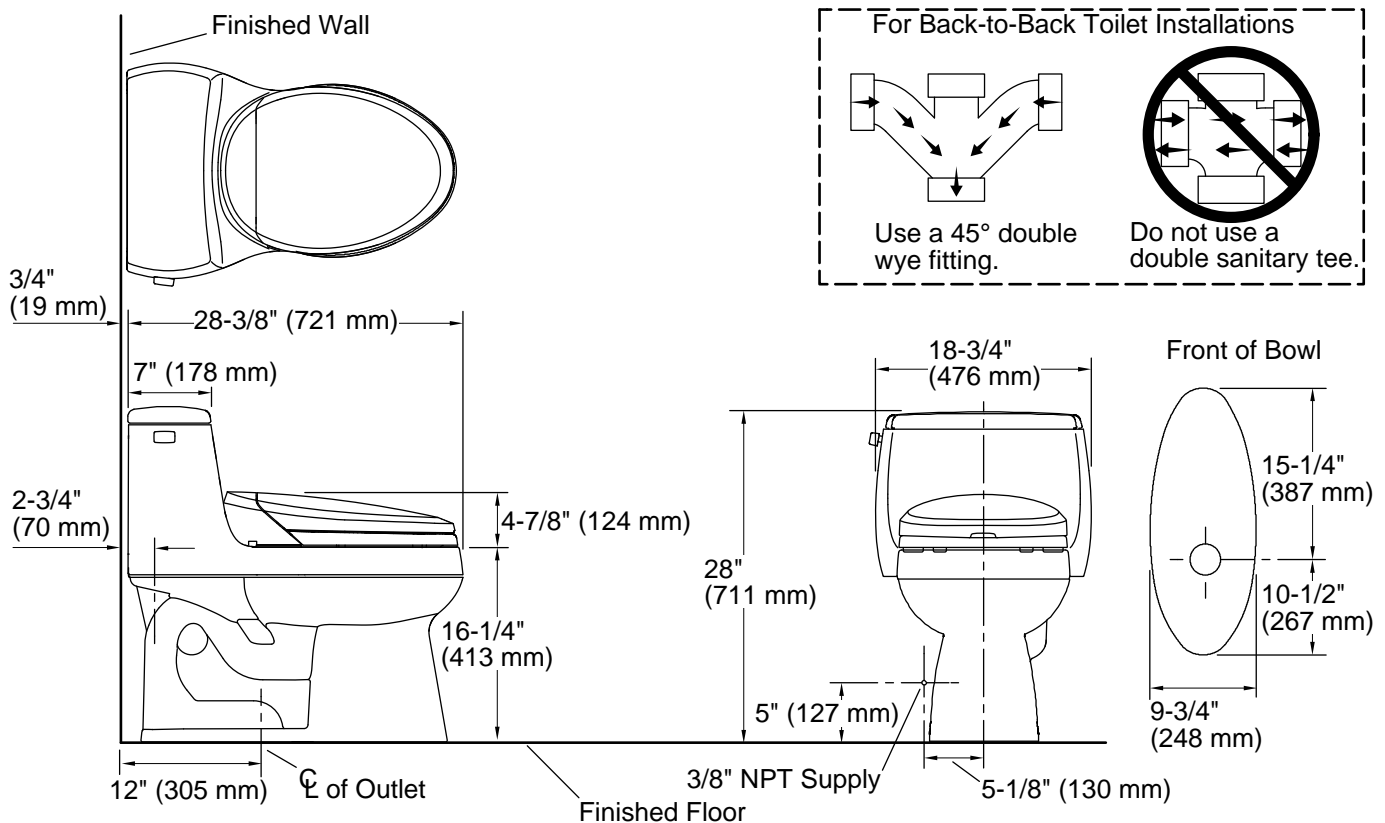

Material

- Vitreous china

Installation

- Standard 12" (305 mm) rough-in
- Requires a dedicated circuit electrical outlet

Recommended Products/Accessories

- K-5588 Purefresh® Deodorizing elongated toilet seat
- K-4108 PureWash® E750 Elongated bidet toilet seat with remote control
- K-5420 Low-Profile Bolt Caps

Technical Information

All product dimensions are nominal.

Toilet type:	Floor-mount
Waste Outlet:	Floor
Bowl shape:	Elongated
Flush type:	AquaPiston
Trap passageway:	2-1/8" (54 mm)
Water surface size:	11" x 8-1/2" (279 mm x 216 mm)
Rim to water surface:	6" (152 mm)
Rough-in:	12" (305 mm)
Seat-mounting holes:	5-1/2" (140 mm)