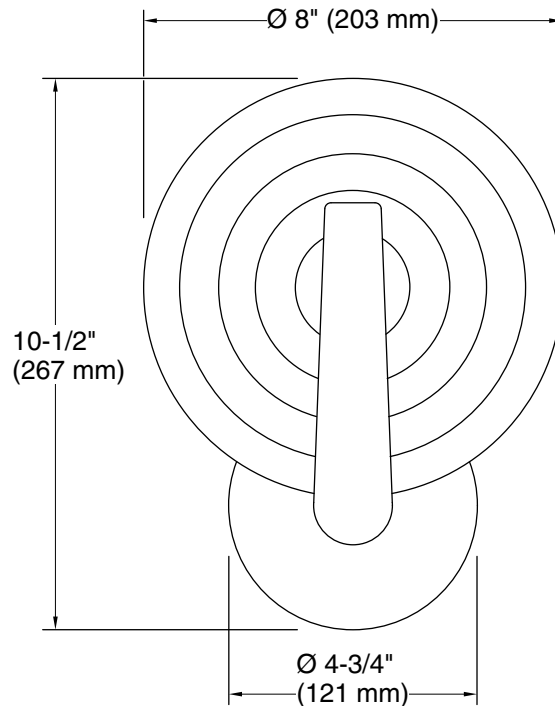

Required Electrical Service

One circuit required.

120 V, 0.5 A, 60 Hz

Technical Information

All product dimensions are nominal.

Material: Glass, Aluminum, Steel, Brass

Number of Lights: 1

Lighting Type: Socket-based

Socket Type: E-26 Medium

Number of Shades: 1

Shade Type: Clear Swirl Glass

Hanging Type: Non-hanging

Notes

Install this product according to the installation instructions.