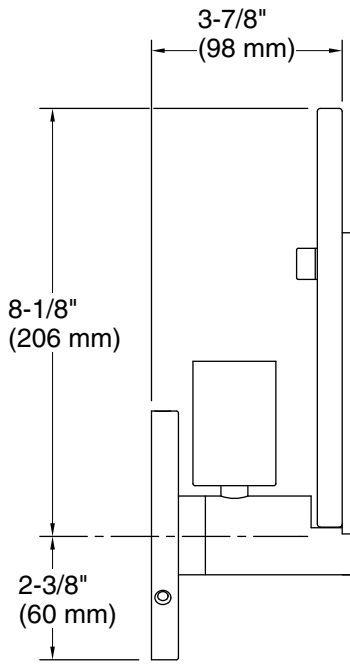

Required Electrical Service

One circuit required.

120 V, 0.5 A, 60 Hz

Technical Information

All product dimensions are nominal.

Material: Glass, Aluminum, Steel, Brass

Number of Lights: 1

Lighting Type: Socket-based

Socket Type: E-26 Medium

Number of Shades: 1

Shade Type: Clear Swirl Glass

Hanging Type: Non-hanging

Notes

Install this product according to the installation instructions.