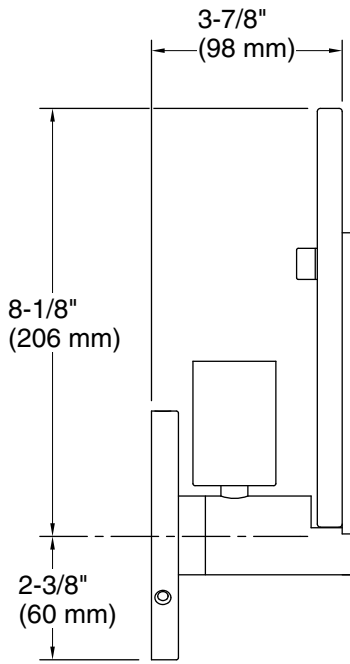

Color	Code	Description
	BNL	Brushed Nickel
	CPL	Polished Chrome
	BLL	Matte Black
	2GL	Brushed Moderne Brass

Required Electrical Service

One circuit required.

120 V, 0.5 A, 60 Hz

Technical Information

All product dimensions are nominal.

Material: Glass, Aluminum, Steel, Brass

Number of Lights: 1

Lighting Type: Socket-based

Socket Type: E-26 Medium

Number of Shades: 1

Shade Type: Etched Glass

Hanging Type: Non-hanging

Notes