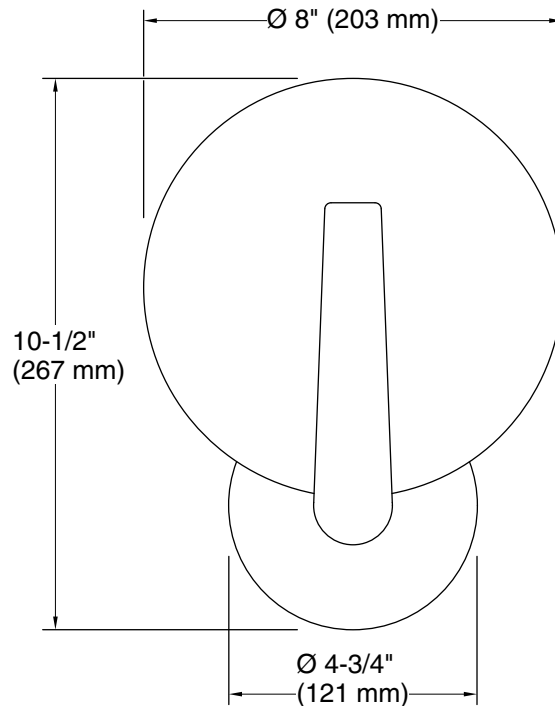

Color	Code	Description
	BNL	Brushed Nickel
	CPL	Polished Chrome
	BLL	Matte Black
	2GL	Brushed Moderne Brass

Required Electrical Service

One circuit required.

120 V, 0.5 A, 60 Hz

Technical Information

All product dimensions are nominal.

Material: Glass, Aluminum, Steel, Brass

Number of Lights: 1

Lighting Type: Socket-based

Socket Type: E-26 Medium

Number of Shades: 1

Shade Type: Etched Glass

Hanging Type: Non-hanging

Notes