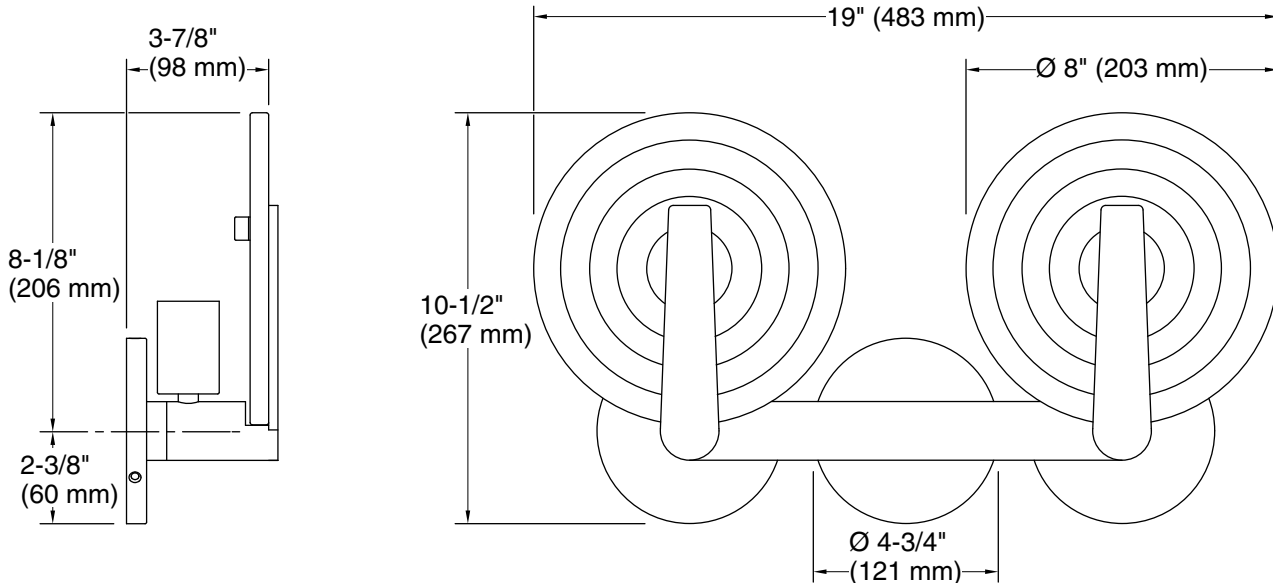

Color	Code	Description
	BNL	Brushed Nickel
	CPL	Polished Chrome
	BLL	Matte Black
	2GL	Brushed Moderne Brass

Required Electrical Service

One circuit required.

120 V, 1 A, 60 Hz

Technical Information

All product dimensions are nominal.

Material: Glass, Aluminum, Steel, Brass

Number of Lights: 2

Lighting Type: Socket-based

Socket Type: E-26 Medium

Number of Shades: 2

Shade Type: Clear Swirl Glass

Hanging Type: Non-hanging

Notes