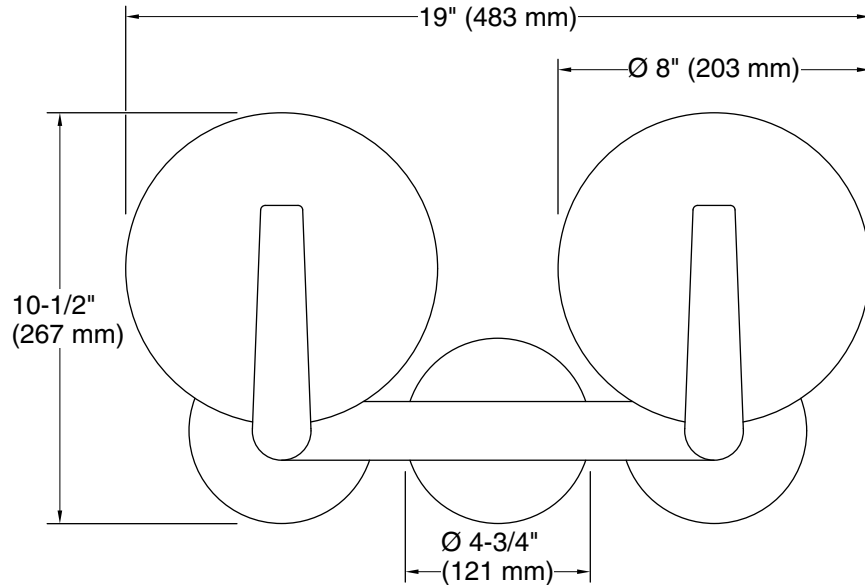

Color	Code	Description
	BNL	Brushed Nickel
	CPL	Polished Chrome
	BLL	Matte Black
	2GL	Brushed Moderne Brass

Required Electrical Service

One circuit required.

120 V, 1 A, 60 Hz

Technical Information

All product dimensions are nominal.

Material: Glass, Aluminum, Steel, Brass

Number of Lights: 2

Lighting Type: Socket-based

Socket Type: E-26 Medium

Number of Shades: 2

Shade Type: Etched Glass

Hanging Type: Non-hanging

Notes