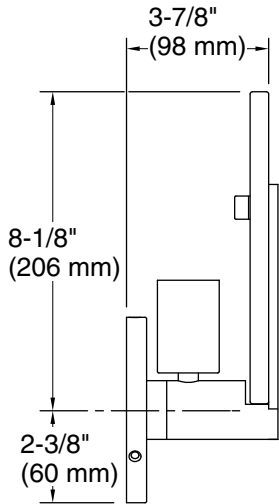

Color	Code	Description
	BNL	Brushed Nickel
	CPL	Polished Chrome
	BLL	Matte Black
	2GL	Brushed Moderne Brass

Required Electrical Service

One circuit required.

120 V, 1 A, 60 Hz

Technical Information

All product dimensions are nominal.

Material: Glass, Aluminum, Steel, Brass

Number of Lights: 2

Lighting Type: Socket-based

Socket Type: E-26 Medium

Number of Shades: 2

Shade Type: Etched Glass

Hanging Type: Non-hanging

Notes