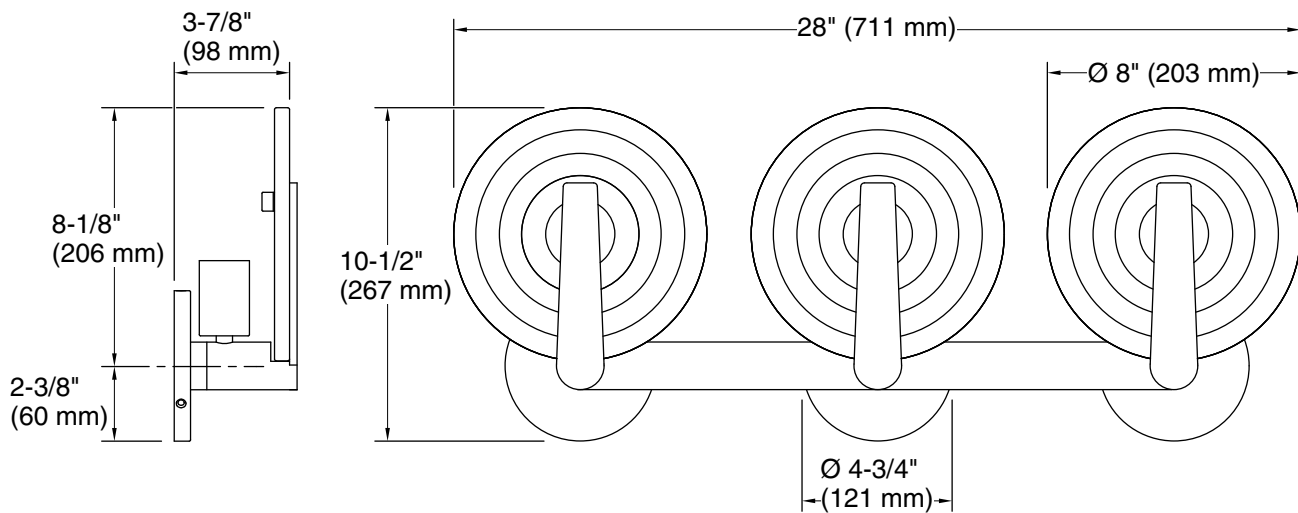

Required Electrical Service

One circuit required.

120 V, 1.5 A, 60 Hz

Notes

Install this product according to the installation instructions.

Technical Information

All product dimensions are nominal.

Material: Glass, Aluminum, Steel, Brass

Number of Lights: 3

Lighting Type: Socket-based

Socket Type: E-26 Medium

Number of Shades: 3

Shade Type: Clear Swirl Glass

Hanging Type: Non-hanging