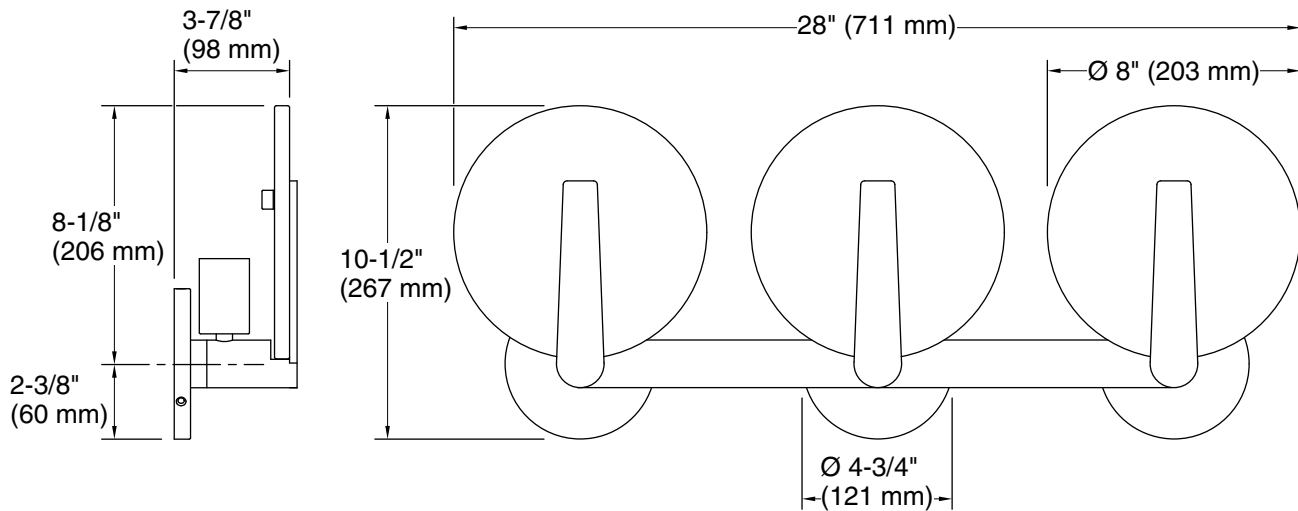

Color	Code	Description
	BNL	Brushed Nickel
	CPL	Polished Chrome
	BLL	Matte Black
	2GL	Brushed Moderne Brass

Required Electrical Service

1.5 A

Technical Information

All product dimensions are nominal.

Material:	Glass, Aluminum, Steel, Brass
Number of Lights:	3
Lighting Type:	Socket-based
Socket Type:	E-26 Medium
Number of Shades:	3
Shade Type:	Etched Glass
Hanging Type:	Non-hanging