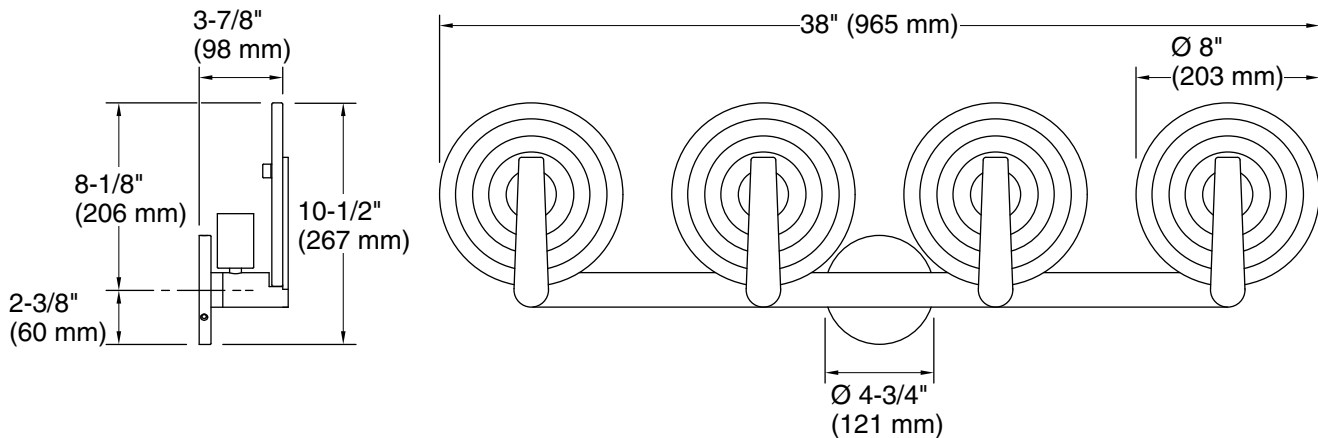

Required Electrical Service

One circuit required.

120 V, 60 Hz

Technical Information

All product dimensions are nominal.

Material: Glass, Aluminum, Steel, Brass

Number of Lights: 4

Lighting Type: Socket-based

Socket Type: E-26 Medium

Number of Shades: 4

Shade Type: Clear Swirl Glass

Hanging Type: Non-hanging

Notes

Install this product according to the installation instructions.