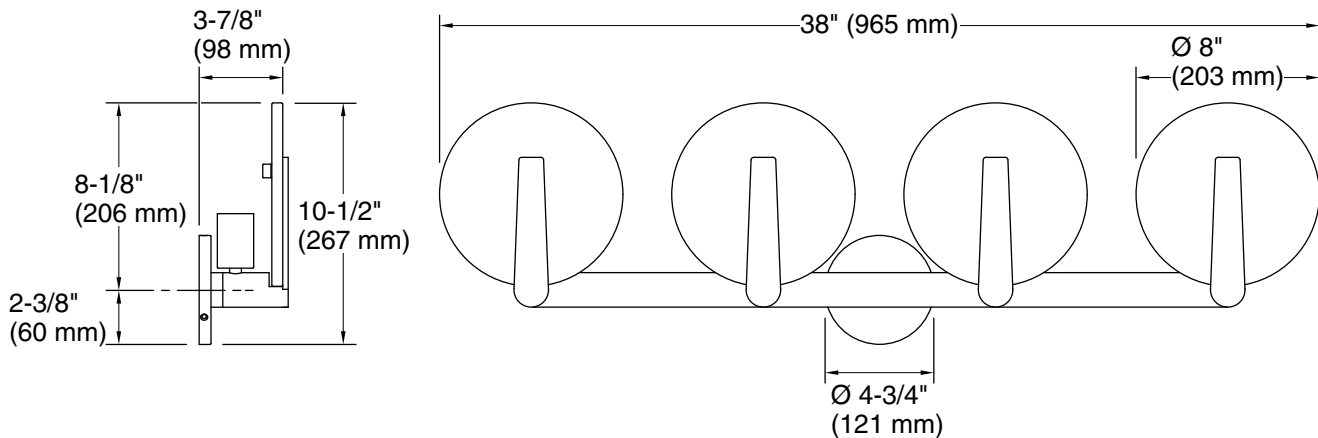

Required Electrical Service

One circuit required.

120 V, 2 A, 60 Hz

Technical Information

All product dimensions are nominal.

Material: Glass, Aluminum, Steel, Brass

Number of Lights: 4

Lighting Type: Socket-based

Socket Type: E-26 Medium

Number of Shades: 4

Shade Type: Etched Glass

Hanging Type: Non-hanging

Notes

Install this product according to the installation instructions.