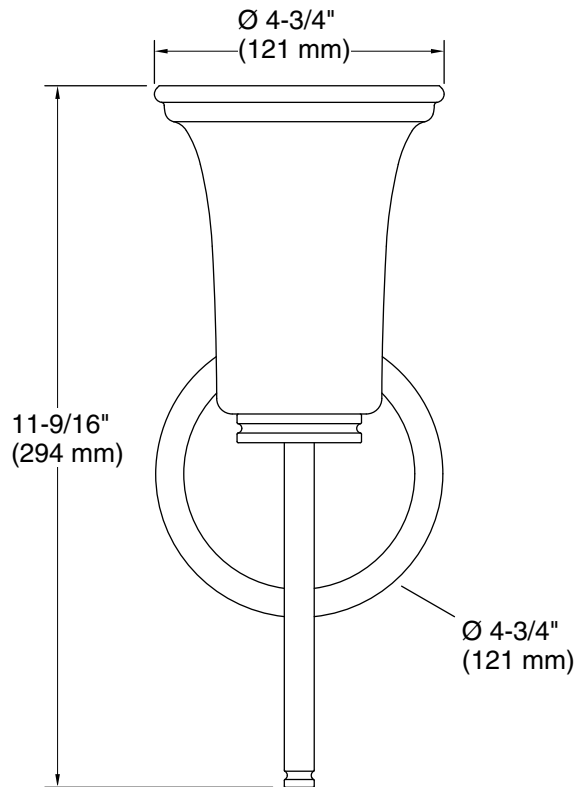

Bellera®
One-light sconce with frosted shade
K-38404-SC01

Features

- Frosted glass shade perfectly diffuses the light, reducing glare in the bathroom
- Coordinates with other products in the Bellera collection
- Suitable for damp locations, per UL 1598
- Requires bulb with medium (E26) base; type A19 bulb recommended (sold separately)
- Fixture is dimmable when paired with dimmer switch and compatible bulbs

Installation

- Wall-mount

Codes/Standards

UL 1598
CSA C22.2 No. 250.0

**KOHLER® Indoor Lighting Fixtures
Limited Warranty**

See website for detailed warranty information.

Available Colors/Finishes

Color tiles intended for reference only.

Color	Code	Description
	BNL	Brushed Nickel
	CPL	Polished Chrome

Technical Information

All product dimensions are nominal.

Material: Steel, Glass, Ceramic

Number of Shades: 1

Shade Type: Frosted Glass

Hanging Type: Non-hanging

Height: -

Notes

Install this product according to the installation instructions.