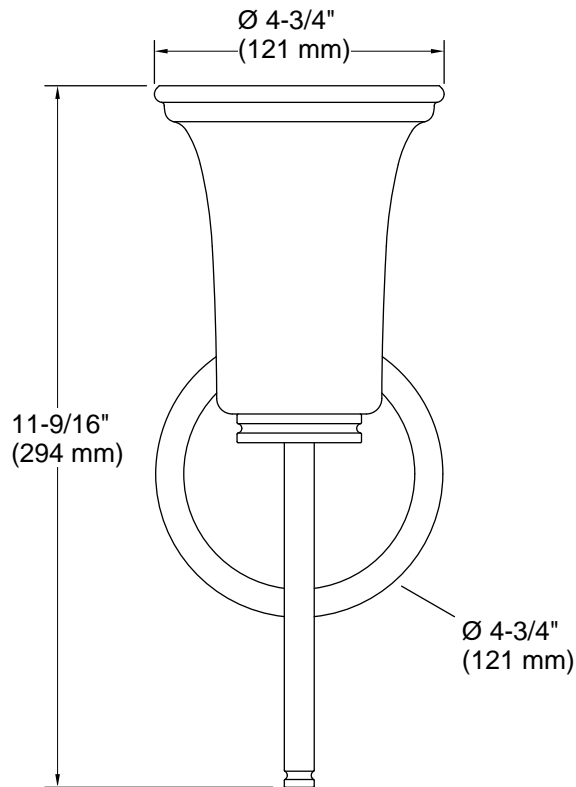

Bellera®

One-light sconce with frosted shade
K-38404-SC01

Features

- Frosted glass shade perfectly diffuses the light, reducing glare in the bathroom
- Coordinates with other products in the Bellera collection
- Suitable for damp locations, per UL 1598
- Requires bulb with medium (E26) base; type A19 bulb recommended (sold separately)
- Fixture is dimmable when paired with dimmer switch and compatible bulbs

Color	Code	Description
	BNL	Brushed Nickel
	CPL	Polished Chrome

1-800-4KOHLER (1-800-456-4537)

Kohler Co. reserves the right to make revisions without notice to product specifications.

For the most current Specification Sheet, go to www.kohler.com USA or www.kohler.ca Canada

12-17-2024 22:58 - US/CA

THE BOLD LOOK
OF **KOHLER®**

Technical Information

All product dimensions are nominal.

Material: Steel, Glass, Ceramic

Number of Shades: 1

Shade Type: Frosted Glass

Hanging Type: Non-hanging