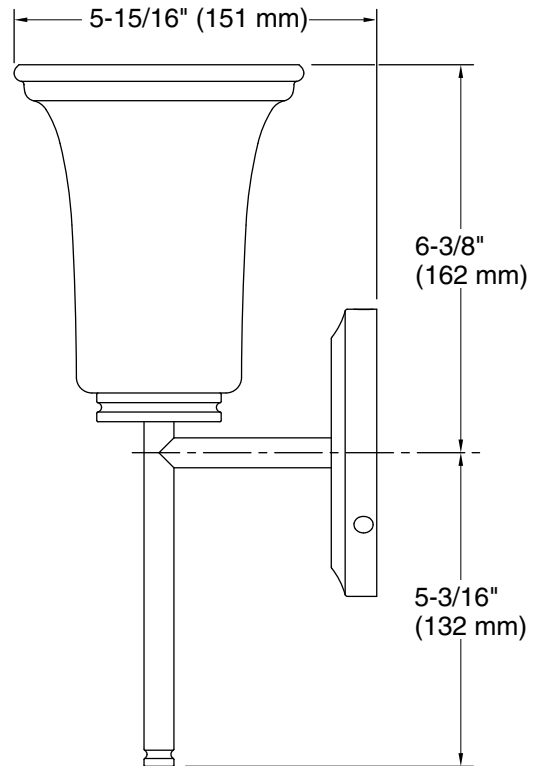

Bellera®
One-light sconce with frosted shade
K-38404-SC01

Features

- Frosted glass shade perfectly diffuses the light, reducing glare in the bathroom
- Coordinates with other products in the Bellera collection
- Suitable for damp locations, per UL 1598
- Requires bulb with medium (E26) base; type A19 bulb recommended (sold separately)
- Fixture is dimmable when paired with dimmer switch and compatible bulbs

Color	Code	Description
	BNL	Brushed Nickel
	CPL	Polished Chrome

Technical Information

All product dimensions are nominal.

Material: Steel, Glass, Ceramic

Number of Shades: 1

Shade Type: Frosted Glass

Hanging Type: Non-hanging

Height: -

Notes

Install this product according to the installation instructions.