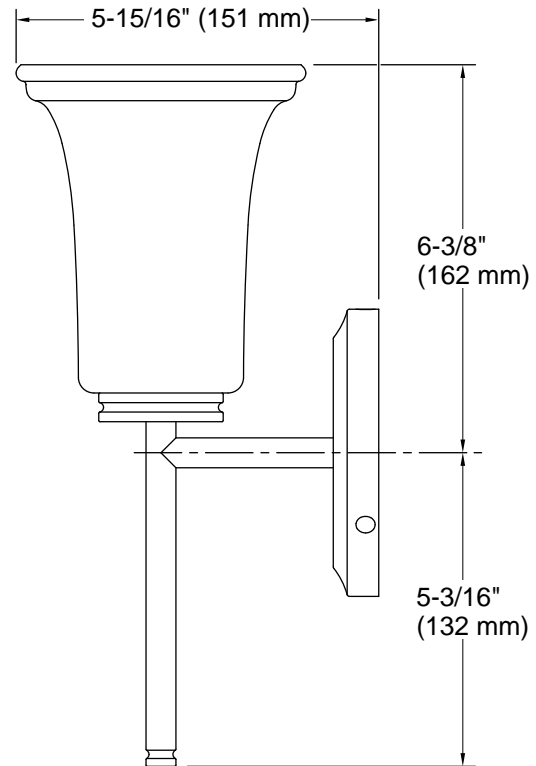

Bellera®

One-light sconce with frosted shade
K-38404-SC01

Features

- Frosted glass shade perfectly diffuses the light, reducing glare in the bathroom
- Coordinates with other products in the Bellera collection
- Suitable for damp locations, per UL 1598
- Requires bulb with medium (E26) base; type A19 bulb recommended (sold separately)
- Fixture is dimmable when paired with dimmer switch and compatible bulbs

12-17-2024 22:58 - US/CA

THE BOLD LOOK
OF **KOHLER®**

Technical Information

All product dimensions are nominal.

Material: Steel, Glass, Ceramic

Number of Shades: 1

Shade Type: Frosted Glass

Hanging Type: Non-hanging