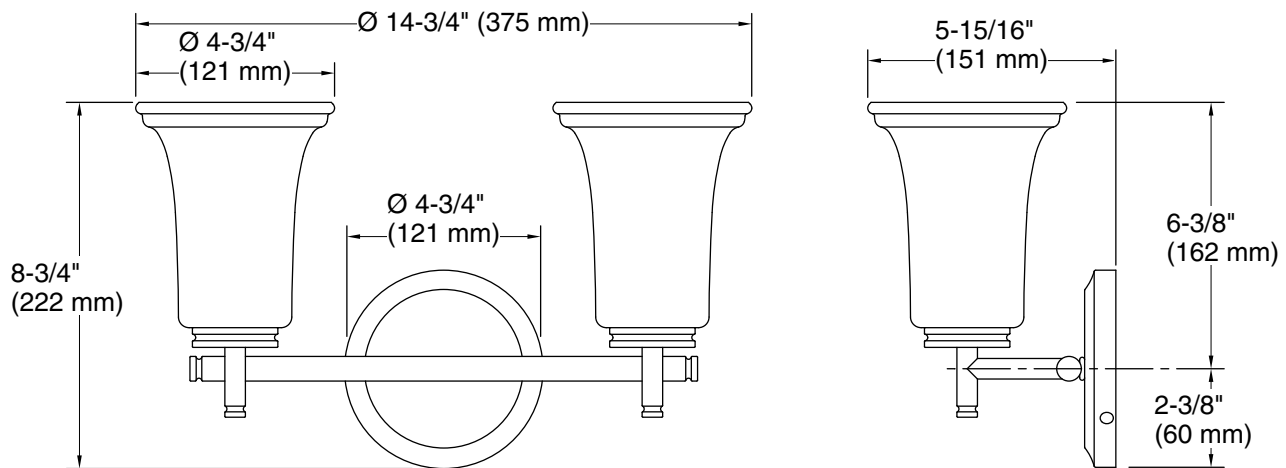

Features

- Frosted glass shades perfectly diffuse the light, reducing glare in the bathroom
- Coordinates with other products in the Bellera collection
- Suitable for damp locations, per UL 1598
- Requires bulbs with medium (E26) base; type A19 bulb recommended (sold separately)
- Fixture is dimmable when paired with dimmer switch and compatible bulbs

Color	Code	Description
	BNL	Brushed Nickel
	CPL	Polished Chrome

Technical Information

All product dimensions are nominal.

Material: Steel, Glass, Ceramic

Number of Shades: 2

Shade Type: Frosted Glass

Hanging Type: Non-hanging

Height: -

Notes

Install this product according to the installation guide.