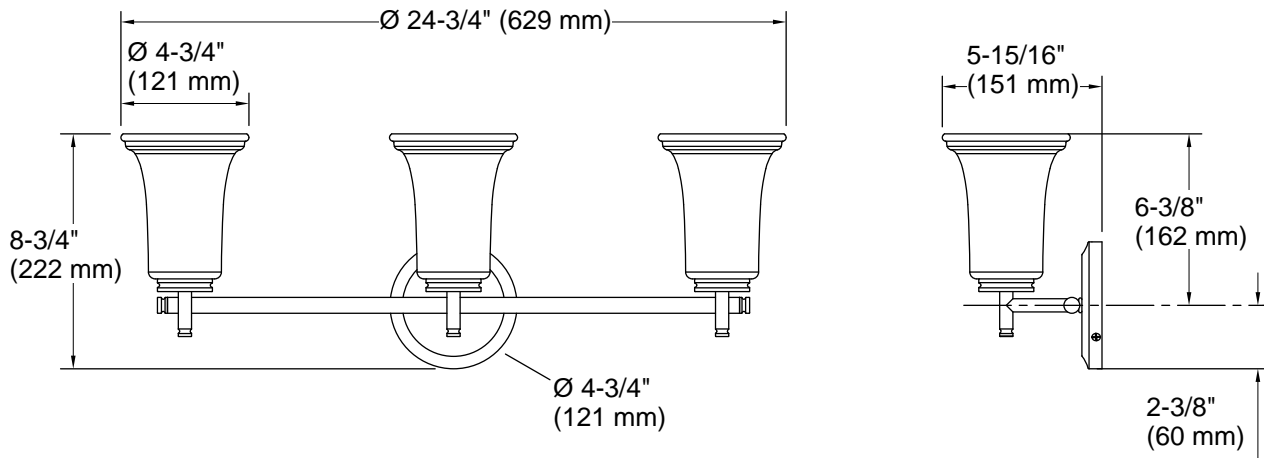

Features

- Frosted glass shades perfectly diffuse the light, reducing glare in the bathroom
- Coordinates with other products in the Bellera collection
- Suitable for damp locations, per UL 1598
- Requires bulbs with medium (E26) base; type A19 bulb recommended (sold separately)
- Fixture is dimmable when paired with dimmer switch and compatible bulbs

| Color | Code | Description |
|---|------|-----------------|
|  | BNL | Brushed Nickel |
|  | CPL | Polished Chrome |

Technical Information

All product dimensions are nominal.

Material: Steel, Glass, Ceramic

Number of Shades: 3

Shade Type: Frosted Glass

Hanging Type: Non-hanging

Height: -

Notes

Install this product according to the installation guide.