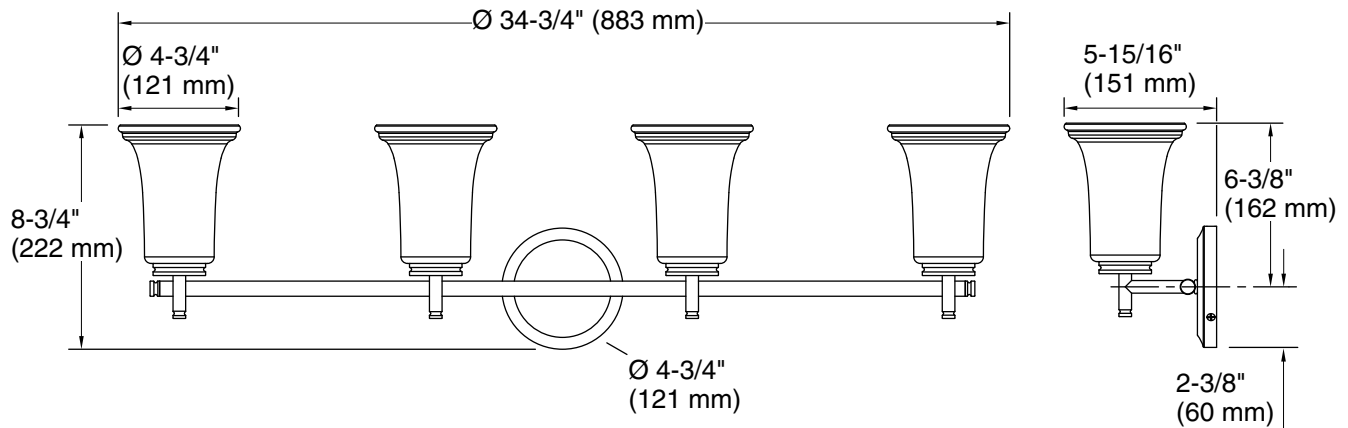

## Installation

- Wall-mount

## Technical Information

All product dimensions are nominal.

Material: Steel, Glass, Ceramic

Number of Shades: 4

Shade Type: Frosted Glass

Hanging Type: Non-hanging

Height: -