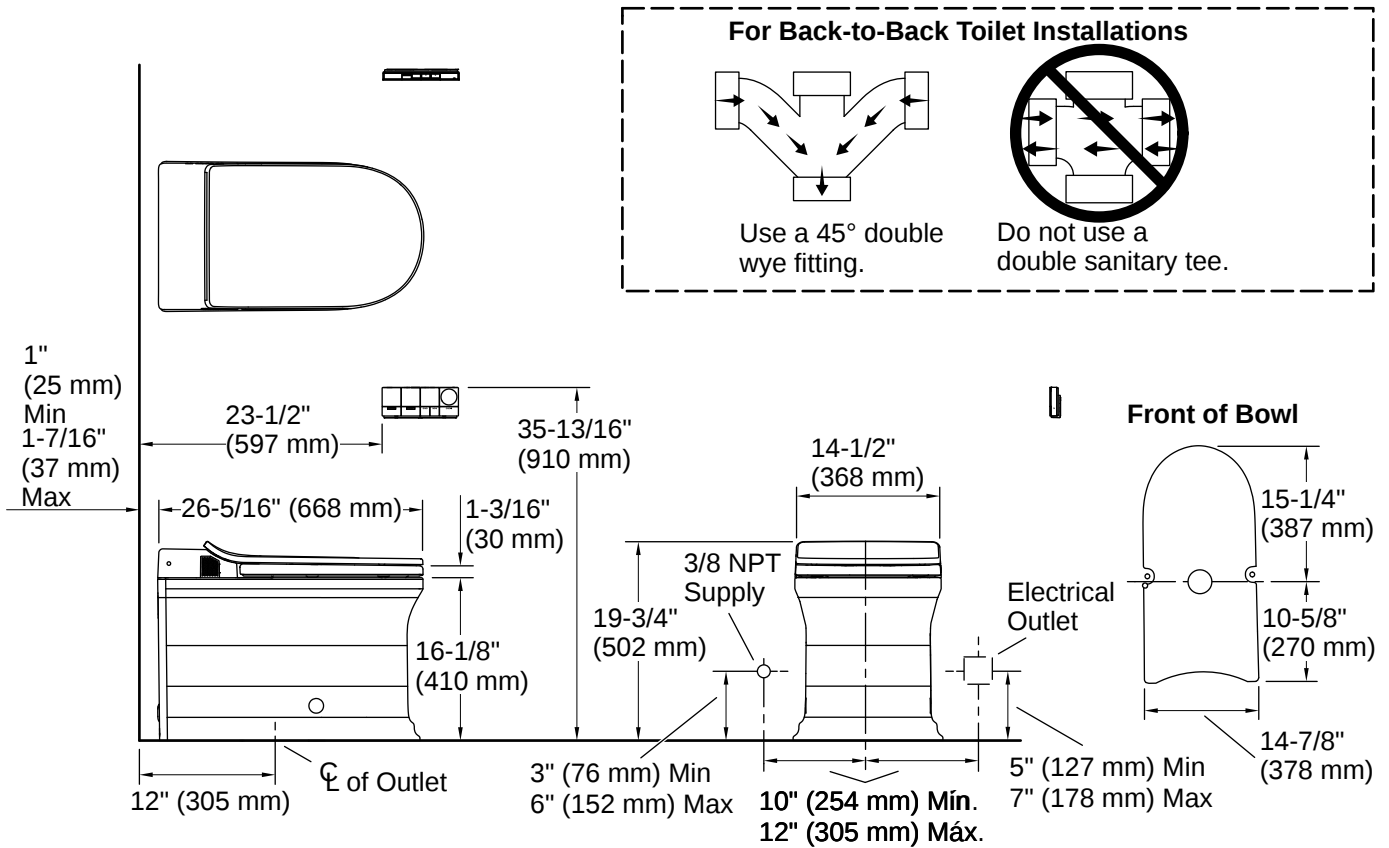

120 V, 15 A, 60 Hz

Electrical Component Ratings

Power Cord Length: 35" (889 mm)

Warranty

See website for detailed warranty information.

KOHLER® Intelligent Toilet and C3® Cleansing Seat Three-Year Limited Warranty

Technical Information

Lighting Included:	Yes
Rough-in:	Standard 12" (305mm)
Flush Type:	Power
Flush Rate:	1.0 or 1.28 gpf (3.8 or 4.8 lpf)
Bowl Shape:	Elongated
Waste Outlet:	Floor
Trapway Size:	2" (51 mm)
Trapway Type:	Skirted
Rim to Water Surface:	6-1/2" (165 mm)