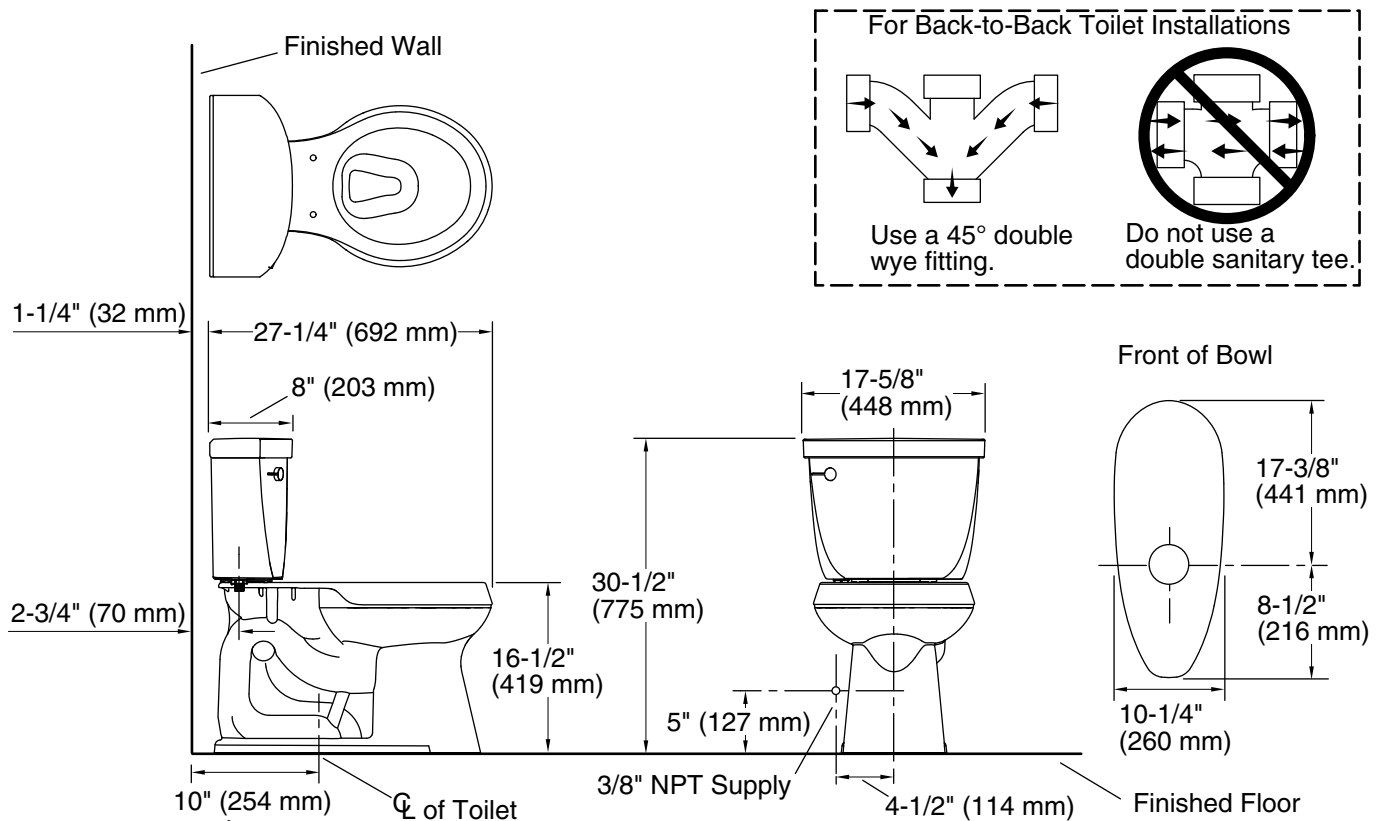

Installation

- 10" (254 mm) rough-in
- DryLock® system saves installation time and helps prevent water leakage
- Seat and supply line sold separately

Recommended Products/Accessories

K-5589 Purefresh® Deodorizing round-front toilet seat
K-76923 PureWash® M250 Quiet-Close™ round-front toilet seat with antimicrobial agent
K-5420 Low-Profile Bolt Caps
K-9466-L Left-Hand Trip Lever
K-9470-L Left-Hand Trip Lever
1023457 Wax Ring/Hardware Kit
1265114 Connector Hose
K-23726 Drain treatment

7-12-2024 00:00 - US

THE BOLD LOOK
OF **KOHLER**®

Technical Information

All product dimensions are nominal.

Toilet type:	Floor-mount
Waste Outlet:	Floor
Bowl shape:	Round-front
Flush type:	AquaPiston
Trap passageway:	2-1/8" (54 mm)
Water surface size:	11" x 8-3/4" (279 mm x 222 mm)
Rim to water surface:	5-1/4" (133 mm)
Rough-in:	10" (254 mm)
Seat-mounting holes:	5-1/2" (140 mm)

Notes

Install this product according to the installation instructions.

For back-to-back toilet installations: Use only a 45° double wye fitting.