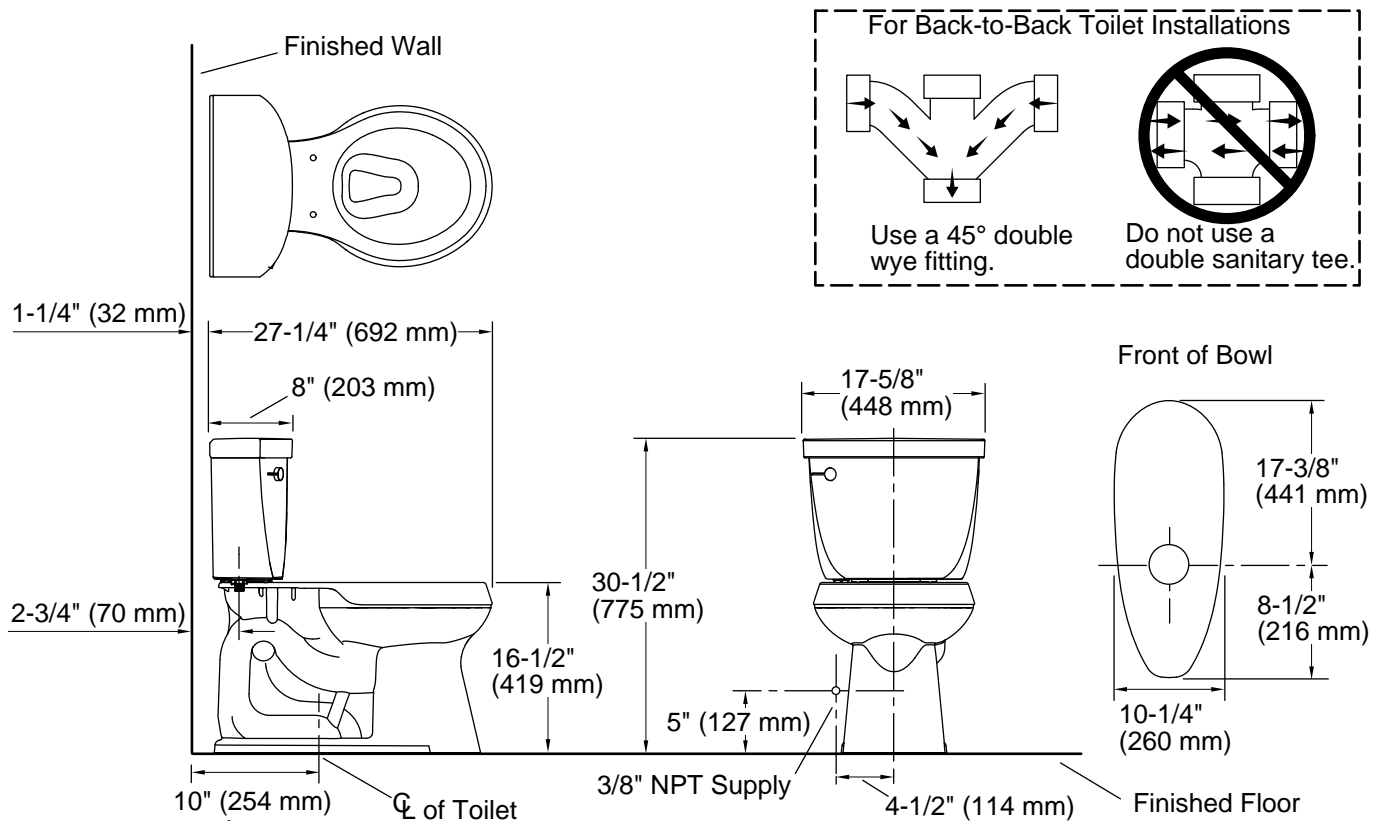

Installation

- 10" (254 mm) rough-in
- DryLock® system saves installation time and helps prevent water leakage
- Seat and supply line sold separately

Recommended Products/Accessories

K-5589 Purefresh® Deodorizing round-front toilet seat
K-76923 PureWash® M250 Quiet-Close™ round-front toilet seat with antimicrobial agent
K-5420 Low-Profile Bolt Caps
K-9466-L Left-Hand Trip Lever
K-9470-L Left-Hand Trip Lever
1023457 Wax Ring/Hardware Kit
1265114 Connector Hose
K-23726 Drain treatment

12-9-2024 23:34 - US/CA

THE BOLD LOOK
OF **KOHLER**®

Technical Information

All product dimensions are nominal.

Toilet type:	Floor-mount
Waste Outlet:	Floor
Bowl shape:	Round-front
Flush type:	AquaPiston
Trap passageway:	2-1/8" (54 mm)
Water surface size:	11" x 8-3/4" (279 mm x 222 mm)
Rim to water surface:	5-1/4" (133 mm)
Rough-in:	10" (254 mm)
Seat-mounting holes:	5-1/2" (140 mm)

Notes

Install this product according to the installation instructions.

For back-to-back toilet installations: Use only a 45° double wye fitting.