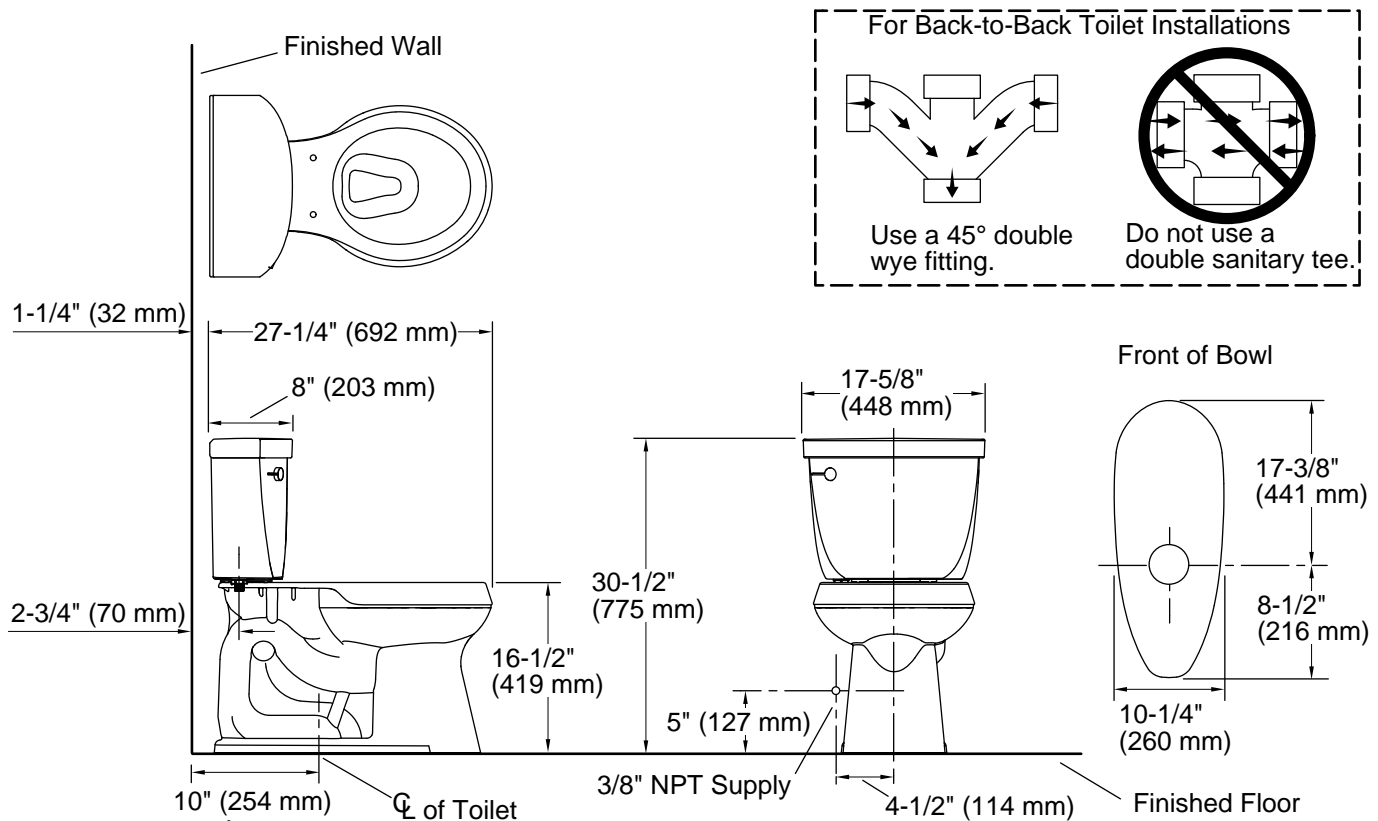

### Features

- Two-piece design
- Round-front bowl offers an ideal solution for smaller bathrooms and powder rooms
- Comfort Height® feature offers chair-height seating that makes sitting down and standing up easier for most adults
- 1.28 gpf (4.8 lpf)
- 2-1/8" (54 mm) fully glazed trapway
- Left-hand Polished Chrome trip lever
- Combination consists of the K-4829 bowl and the K-4166 tank
- Coordinates with other products in the Cimarron collection
- AquaPiston® canister optimizes the flow out of the tank, harnessing gravity and the natural powerful reducing cascade of water to increase the power and effectiveness of the flush
- Easy-to-flush canister design requires less force to actuate than a 3" (76 mm) flapper, and has 90% less exposed seal material which resists conditions that cause wear, tear, shrinkage and swelling
- AquaPiston® canister optimizes the flow out of the tank, harnessing gravity and the natural powerful reducing cascade of water to increase the power and effectiveness of the flush
- Eligible for consumer rebates in some municipalities

### Installation

- DryLock® system saves installation time and helps prevent water leakage
- 10" (254 mm) rough-in
- Seat and supply line sold separately

#### Color Code Description

	0	White
	96	Biscuit

1-800-4KOHLER (1-800-456-4537)

Kohler Co. reserves the right to make revisions without notice to product specifications.

For the most current Specification Sheet, go to [www.kohler.com](http://www.kohler.com) USA or [www.kohler.ca](http://www.kohler.ca) Canada

## Technical Information

All product dimensions are nominal.

Toilet type:	Floor-mount
Waste Outlet:	Floor
Bowl shape:	Round-front
Flush type:	AquaPiston
Trap passageway:	2-1/8" (54 mm)
Water surface size:	11" x 8-3/4" (279 mm x 222 mm)
Rim to water surface:	5-1/4" (133 mm)
Rough-in:	10" (254 mm)
Seat-mounting holes:	5-1/2" (140 mm)