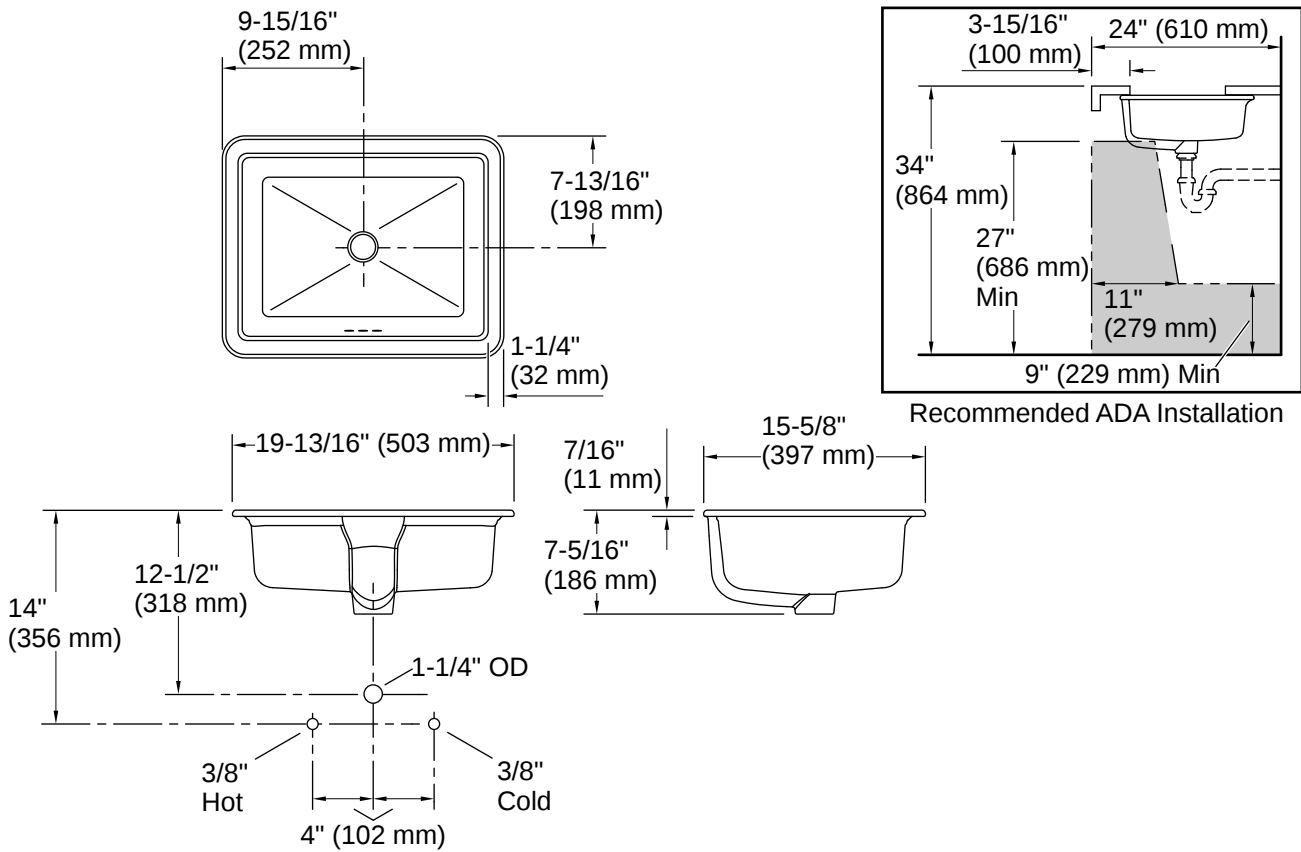

Installation

- Undermount

Installation Notes

Install this product according to the installation instructions.

NOTICE: Countertop manufacturer or cutter must use the current product template available at www.kohler.com or by calling 1-800-4KOHLER. Kohler Co. is not responsible for cutout errors when the incorrect cut-out template is used.

ADA, CSA B651 compliant when installed to the specific requirements of these regulations.