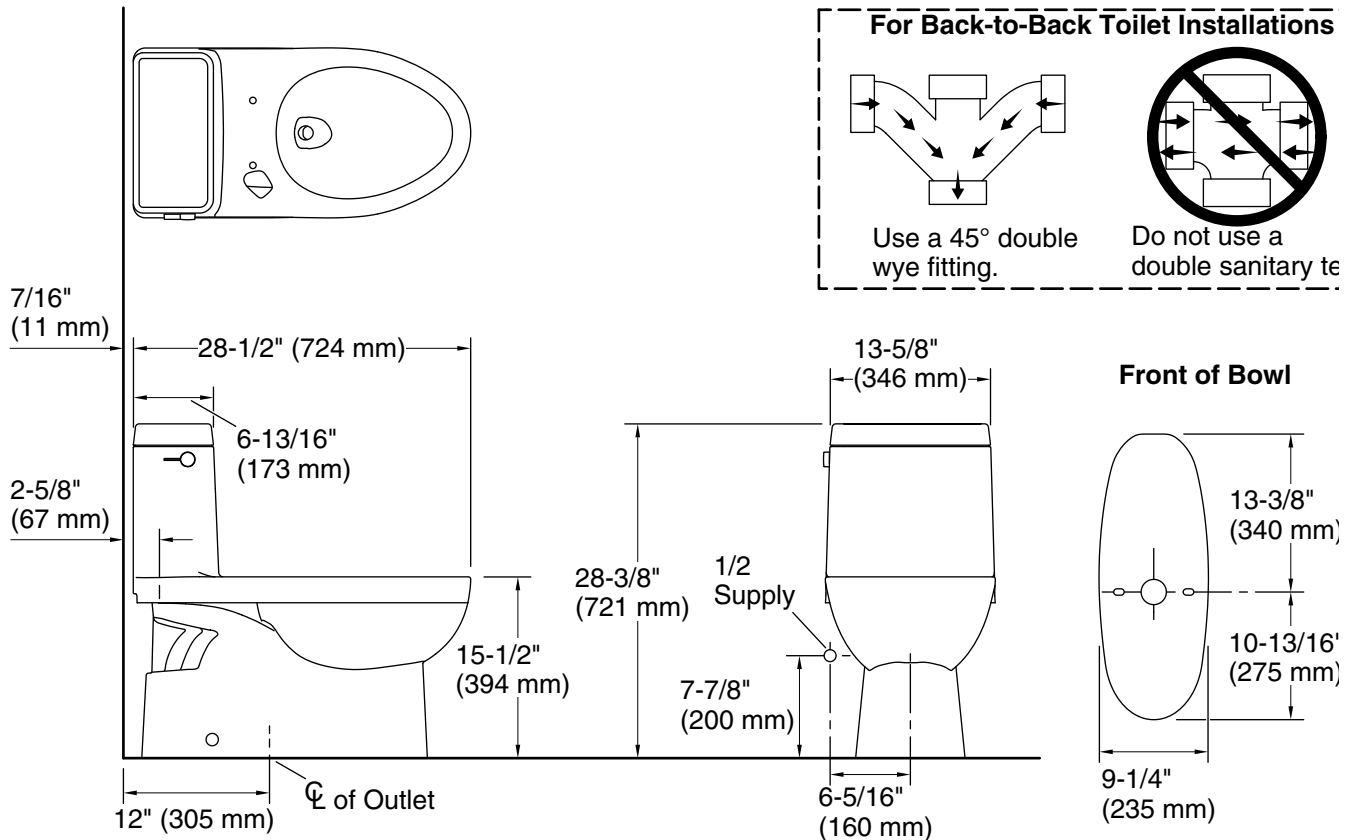

Reach™
Hidden cord one-piece elongated toilet with skirted
trapway, 4.2 lpf
K-3856T-MHC

Features

- Part of the Reach™ collection
- One-piece toilets integrate the tank and bowl into a seamless, easy-to-clean design
- Elongated bowl offers added room and comfort
- 1.1 gpf (4.2 lpf)
- Rim-to-floor height: 15-1/2" (394 mm)
- Left-hand Polished Chrome trip lever
- 1-15/16" (49 mm) fully glazed trapway
- Skirted trapway simplifies cleaning
- Hidden cord design conceals bidet seat cords (bidet seat sold separately)

Material

- Vitreous china

Installation

- Standard 12" (305 mm) rough-in
- Floor-mount
- Seat and supply line sold separately

Codes/Standards

Plumbing Standards
GB 25502
GB/T 6952

See website for detailed warranty information.

Technical Information

All product dimensions are nominal.

Toilet type:	Floor-mount
Waste Outlet:	Floor
Bowl shape:	Elongated
Flush type:	Class Five
Trap passageway:	1-15/16" (49 mm)
Rim to water surface:	6-1/2" (165 mm)

Notes

Install this product according to the installation instructions.

For back-to-back toilet installations: Use only a 45° double wye fitting.