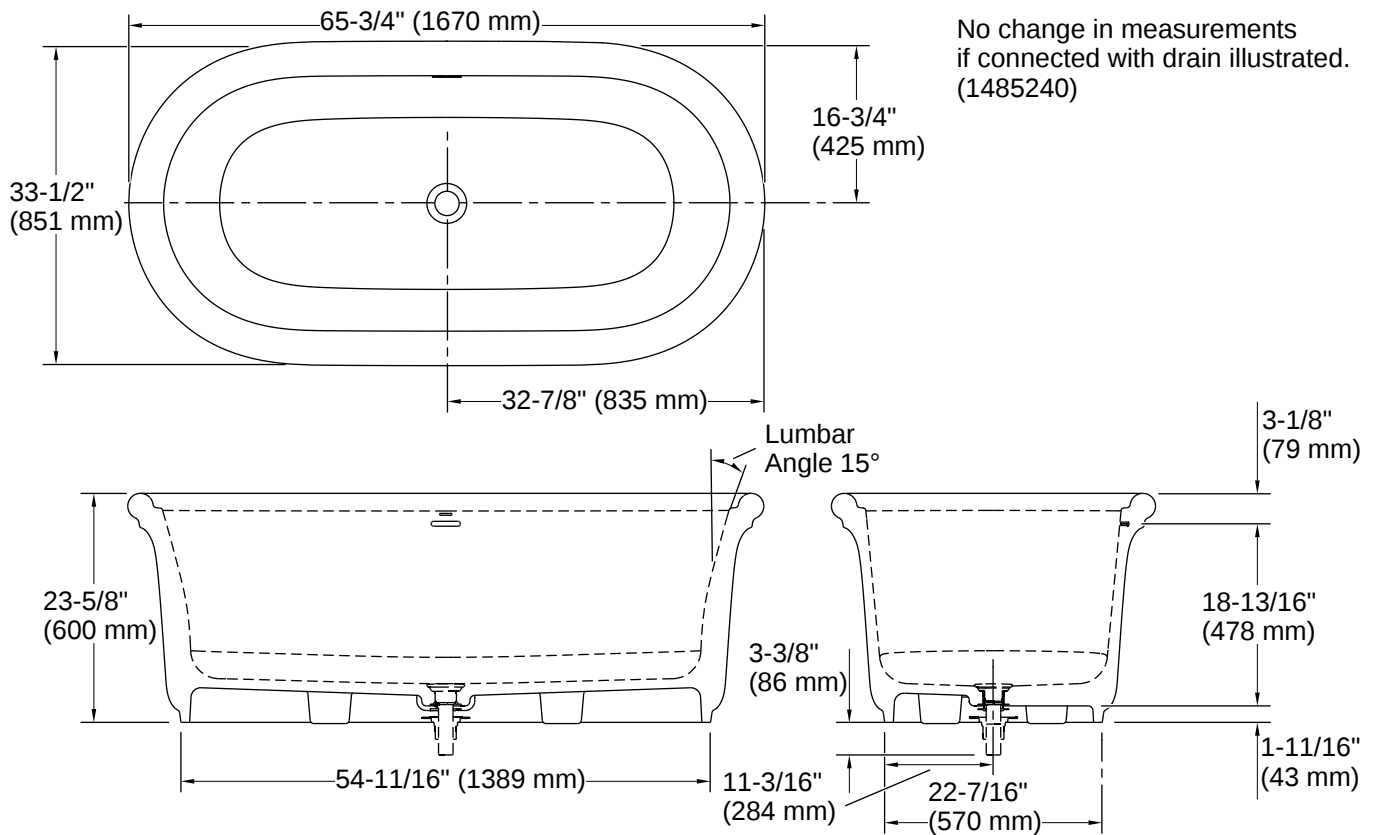

Installation

- Freestanding

Installation Notes

Install this product according to the installation instructions.

Measure your actual product for rough-in details.

The hot water supply should be 70% of the capacity of the bath or greater. Installations will vary.