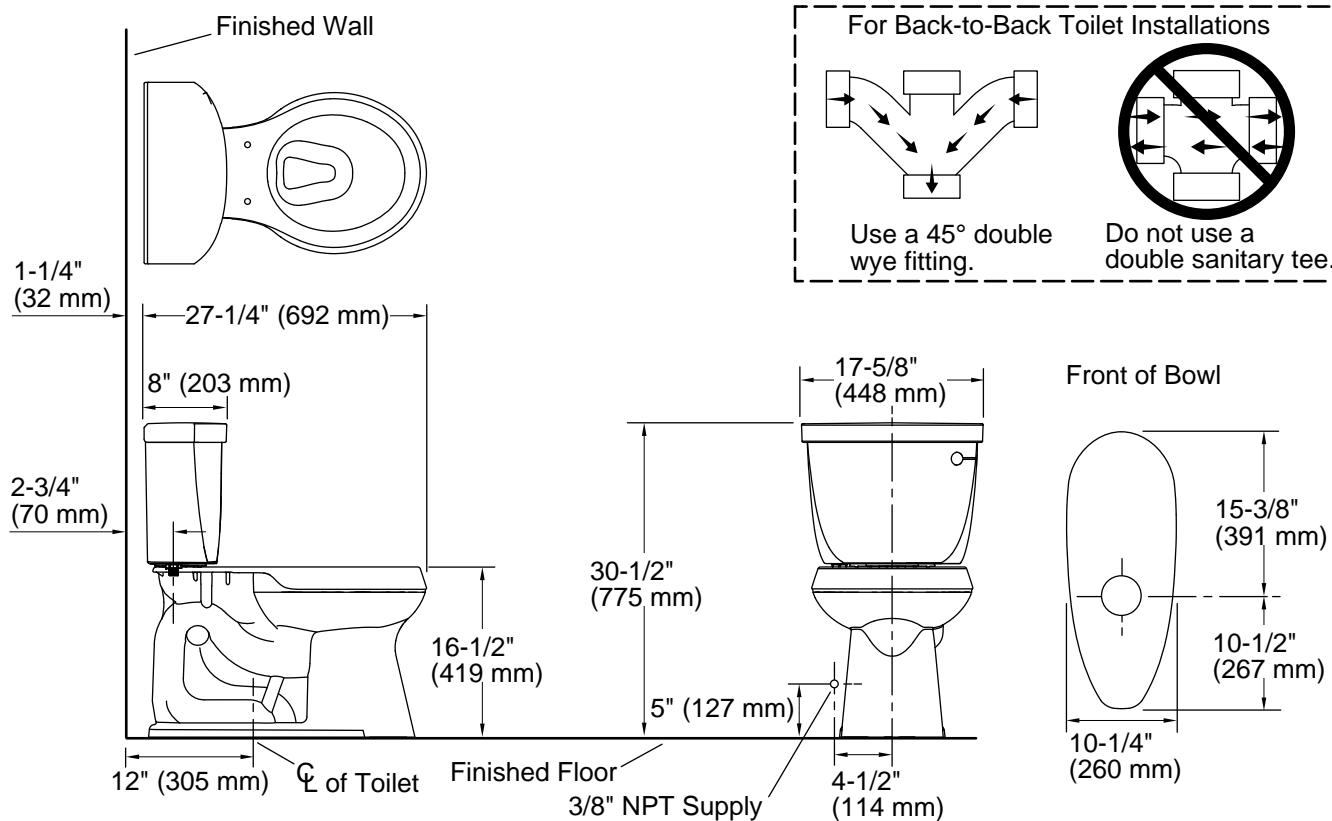

Cimarron®

Two-piece round-front toilet, 1.6 gpf
K-3888-RA

Features

- Two-piece design
- Round-front bowl offers an ideal solution for smaller bathrooms and powder rooms
- Comfort Height® feature offers chair-height seating that makes sitting down and standing up easier for most adults
- 1.6 gpf (6.0 lpf)
- 2-1/8" (54 mm) fully glazed trapway
- Right-hand Polished Chrome trip lever
- Combination consists of the K-4347 bowl and the K-4167 tank
- Coordinates with other products in the Cimarron collection
- AquaPiston® canister optimizes the flow out of the tank, harnessing gravity and the natural powerful reducing cascade of water to increase the power and effectiveness of the flush
- Easy-to-flush canister design requires less force to actuate than a 3" (76 mm) flapper, and has 90% less exposed seal material which resists conditions that cause wear, tear, shrinkage and swelling
- AquaPiston® canister optimizes the flow out of the tank, harnessing gravity and the natural powerful reducing cascade of water to increase the power and effectiveness of the flush

Codes/Standards

ASME A112.19.2/CSA B45.1
DOE - Energy Policy Act 1992
IAPMO Certification

KOHLER® Toilets and Seats Limited Warranty

See website for detailed warranty information.

Installation

- Standard 12" (305 mm) rough-in
- DryLock® system saves installation time and helps prevent water leakage
- Seat and supply line sold separately

12-9-2024 23:35 - US/CA

THE BOLD LOOK
OF **KOHLER**®

Technical Information

All product dimensions are nominal.

Toilet type:	Floor-mount
Waste Outlet:	Floor
Bowl shape:	Round-front
Flush type:	AquaPiston
Trap passageway:	2-1/8" (54 mm)
Water surface size:	11" x 8-3/4" (279 mm x 222 mm)
Rim to water surface:	5-1/4" (133 mm)
Rough-in:	12" (305 mm)
Seat-mounting holes:	5-1/2" (140 mm)

Notes

Install this product according to the installation instructions.

For back-to-back toilet installations: Use only a 45° double wye fitting.