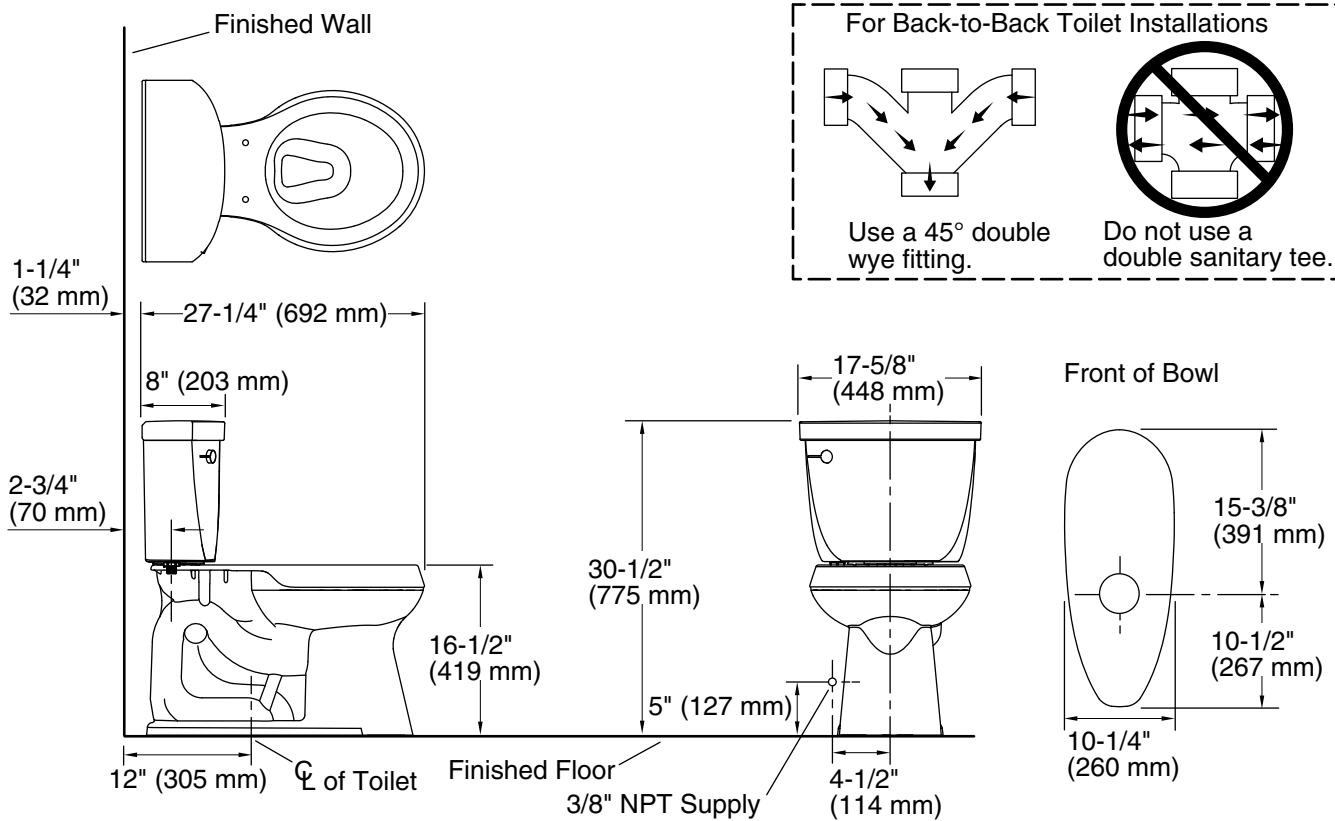

### Features

- Two-piece design
- Round-front bowl offers an ideal solution for smaller bathrooms and powder rooms
- Comfort Height® feature offers chair-height seating that makes sitting down and standing up easier for most adults
- 1.6 gpf (6.0 lpf)
- 2-1/8" (54 mm) fully glazed trapway
- Left-hand Polished Chrome trip lever
- Combination consists of the K-4347 bowl and the K-4167 tank
- Coordinates with other products in the Cimarron collection
- Easy-to-flush canister design requires less force to actuate than a 3" (76 mm) flapper, and has 90% less exposed seal material which resists conditions that cause wear, tear, shrinkage and swelling
- AquaPiston® canister optimizes the flow out of the tank, harnessing gravity and the natural powerful reducing cascade of water to increase the power and effectiveness of the flush
- AquaPiston® canister optimizes the flow out of the tank, harnessing gravity and the natural powerful reducing cascade of water to increase the power and effectiveness of the flush

### Installation

- Standard 12" (305 mm) rough-in
- DryLock™ system saves installation time and helps prevent water leakage
- Seat and supply line sold separately

## Technical Information

All product dimensions are nominal.

Toilet type:	Floor-mount
Waste Outlet:	Floor
Bowl shape:	Round-front
Flush type:	AquaPiston
Trap passageway:	2-1/8" (54 mm)
Water surface size:	11" x 8-3/4" (279 mm x 222 mm)
Rim to water surface:	5-1/4" (133 mm)
Rough-in:	12" (305 mm)
Seat-mounting holes:	5-1/2" (140 mm)

## Notes

Install this product according to the installation instructions.

For back-to-back toilet installations: Use only a 45° double wye fitting.