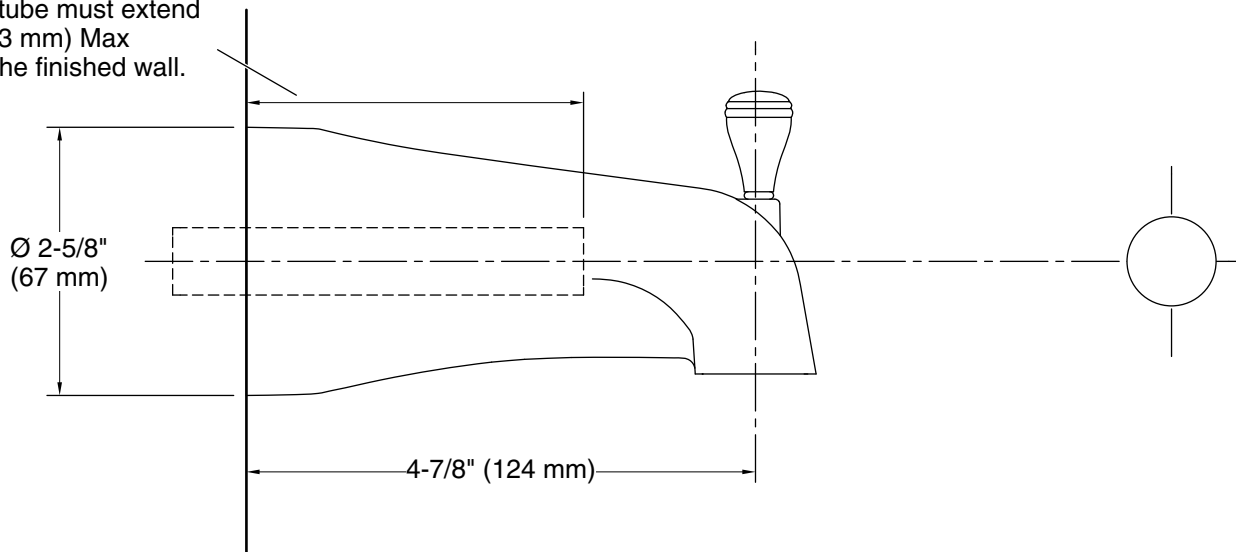

KOHLER® Faucets

Wall-mount bath spout with diverter, slip-fit connection

Devonshire®

K-389-S

Features

- 4-5/8" diverter bath spout with copper slip-fit connection
- Coordinates with Devonshire faucets, accessories, and showering components to complete your bathroom

For the most current Specification Sheet, go to www.kohler.com USA or www.kohler.ca Canada

10-20-2024 23:18 - US/CA

THE BOLD LOOK
OF **KOHLER®**

KOHLER Faucets

Wall-mount bath spout with diverter, slip-fit connection

Devonshire®

K-389-S

For slip-fit spout:
5/8" OD tube must extend
3-1/4" (83 mm) Max
beyond the finished wall.

Technical Information

All product dimensions are nominal.

Drain included: No

Spout:

Spout reach: 4-7/8" (124 mm)