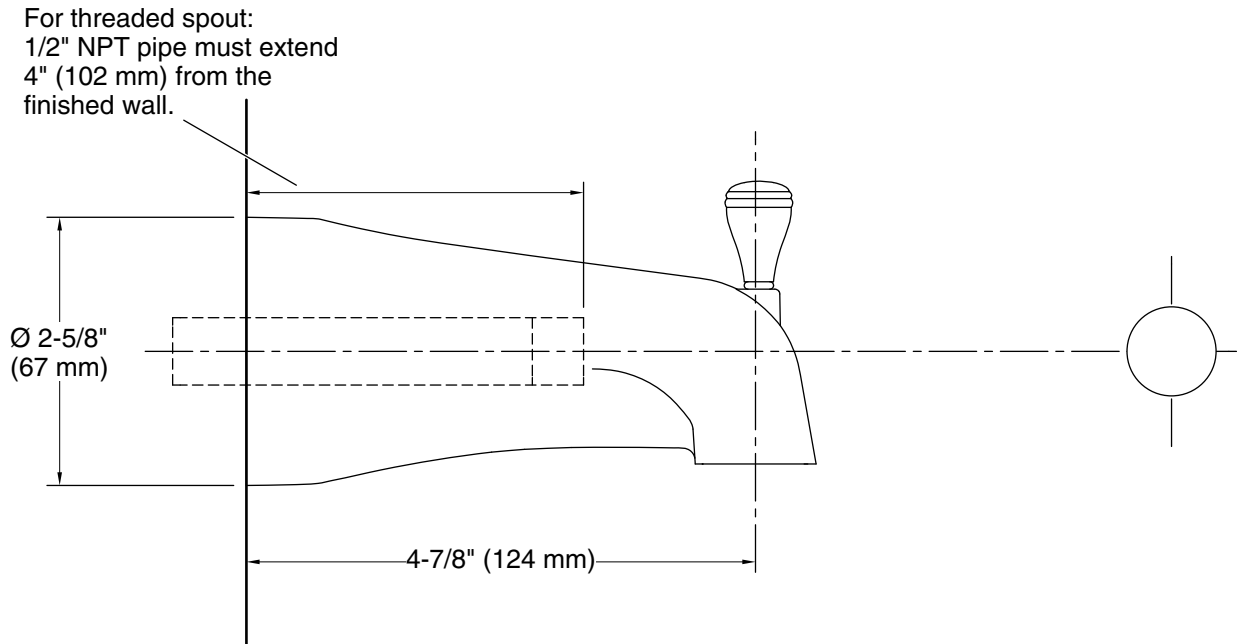

Features

- 4-7/8" (124 mm) diverter bath spout with 1/2" NPT connection
- Coordinates with Devonshire faucets, accessories, and showering components to complete your bathroom

Material

- KOHLER® finishes resist corrosion and tarnishing
- Premium metal construction for durability and reliability

Technical Information

All product dimensions are nominal.

Drain included: No

Spout:

Spout reach: 4-7/8" (124 mm)

Handshower:

Rated maximum flow: 0 gal/min (0 l/min)

Notes