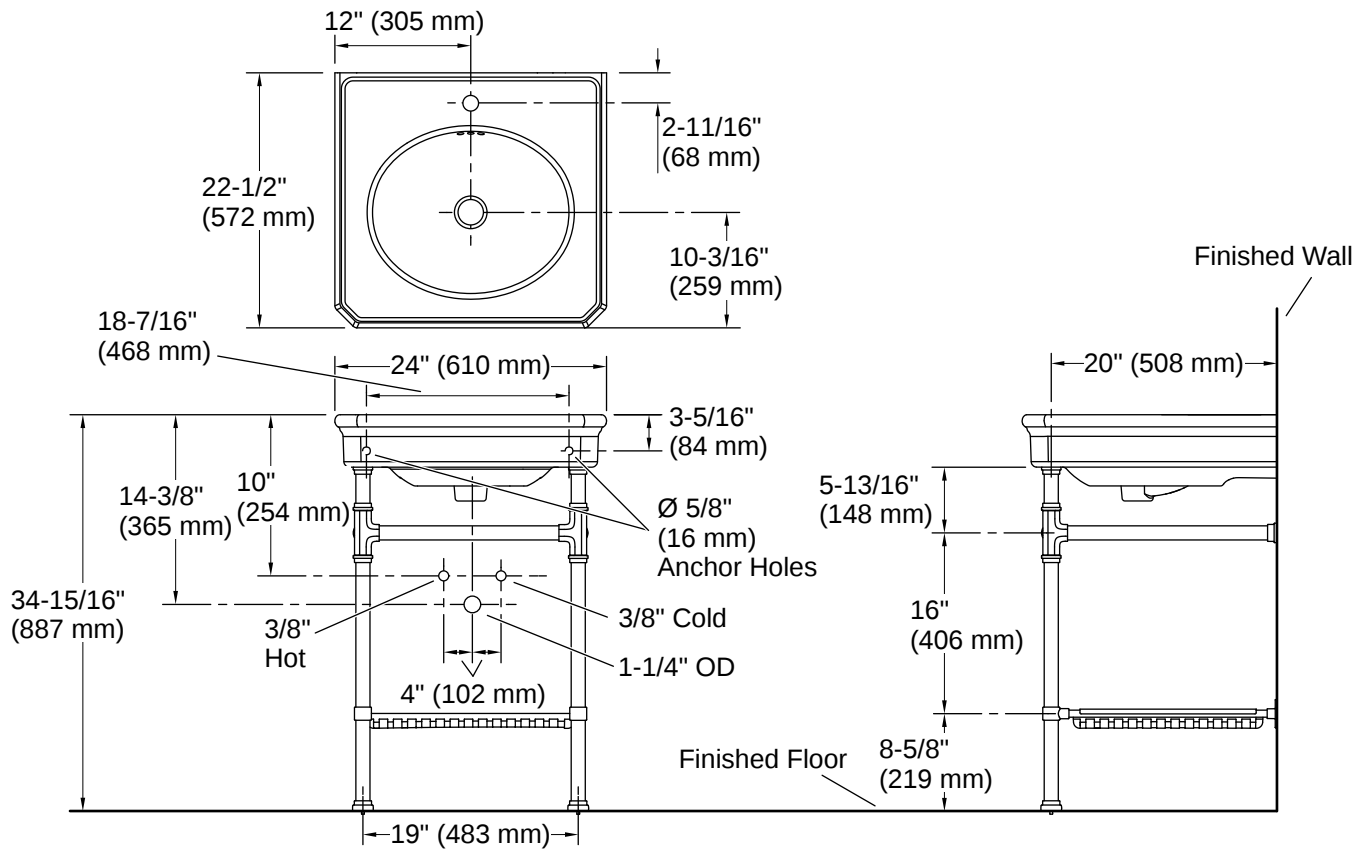

Installation

- Wall-mount

Installation Notes

Install this product according to the installation instructions.