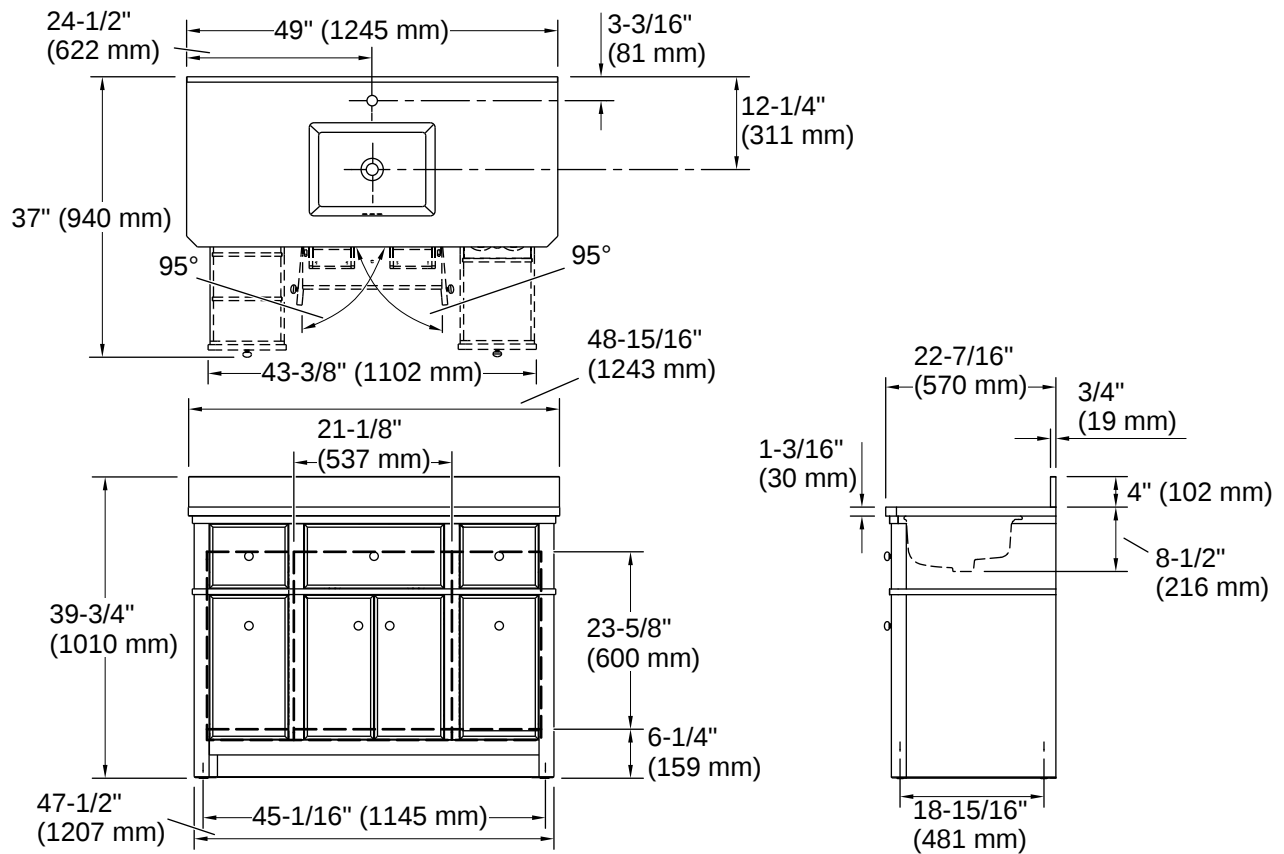

Installation Notes

Install this product according to the installation instructions.

Install this product in accordance with the installation instructions. Select the type of fastener based upon the wall material. Two 250 lb (113.4 kg) minimum load bearing fasteners are recommended with a lag bolt of length to clear obstacles in the wall and 5/16" washers. Calculate the proper lag bolt length by adding the 1-1/2" (38 mm) backing material, plus the wallboard thickness, plus the back rail thickness.