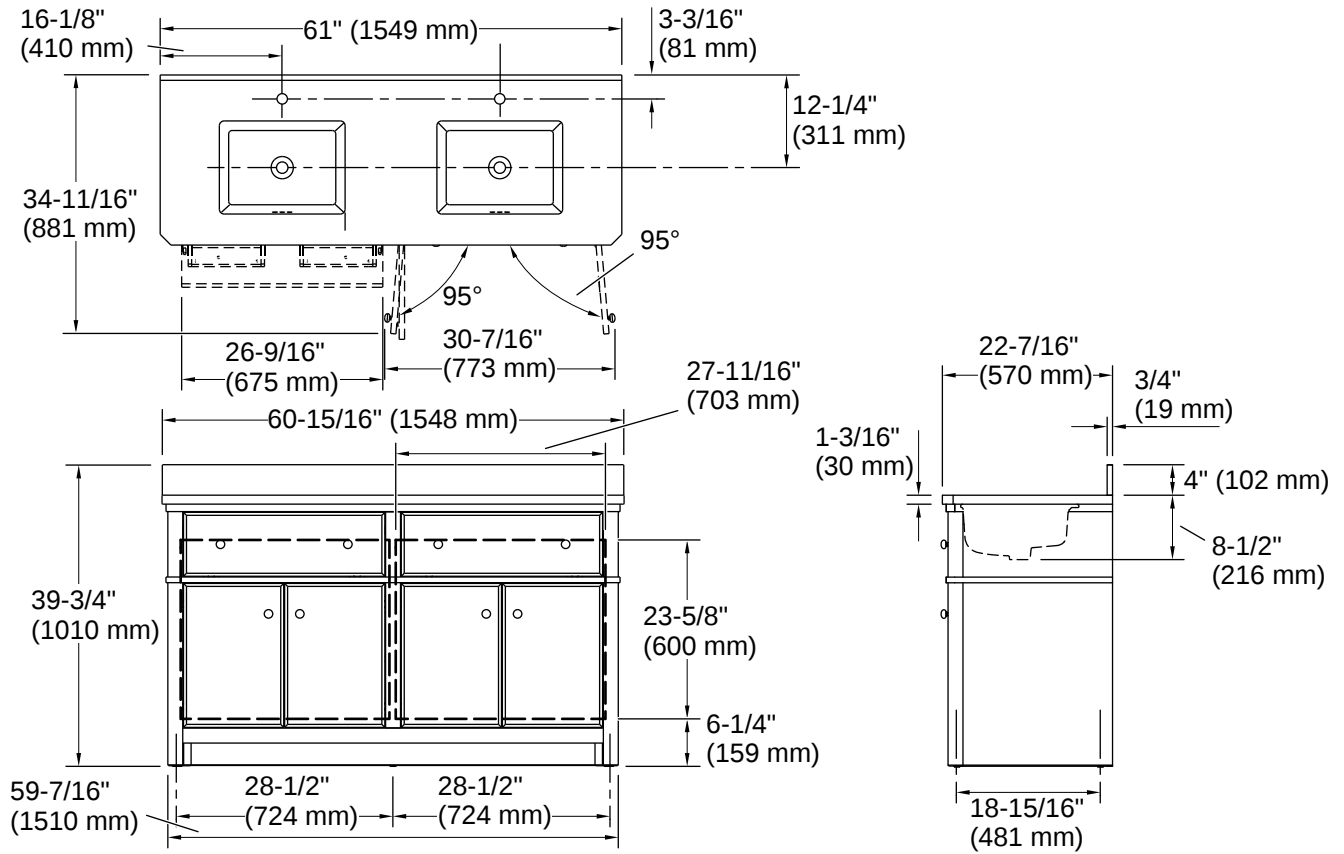

Installation

- Wood is a living material, and its beauty is enhanced by natural variations in grain, color, and pattern. No two pieces of wood are exactly the same, and the color will change with age, temperature, and exposure to light
- Easy installation – no special tools required

Installation Notes

Install this product according to the installation instructions.

Install this product in accordance with the installation instructions. Select the type of fastener based upon the wall material. Two 250 lb (113.4 kg) minimum load bearing fasteners are recommended with a lag bolt of length to clear obstacles in the wall and 5/16" washers. Calculate the proper lag bolt length by adding the 1-1/2" (38 mm) backing material, plus the wallboard thickness, plus the back rail thickness.