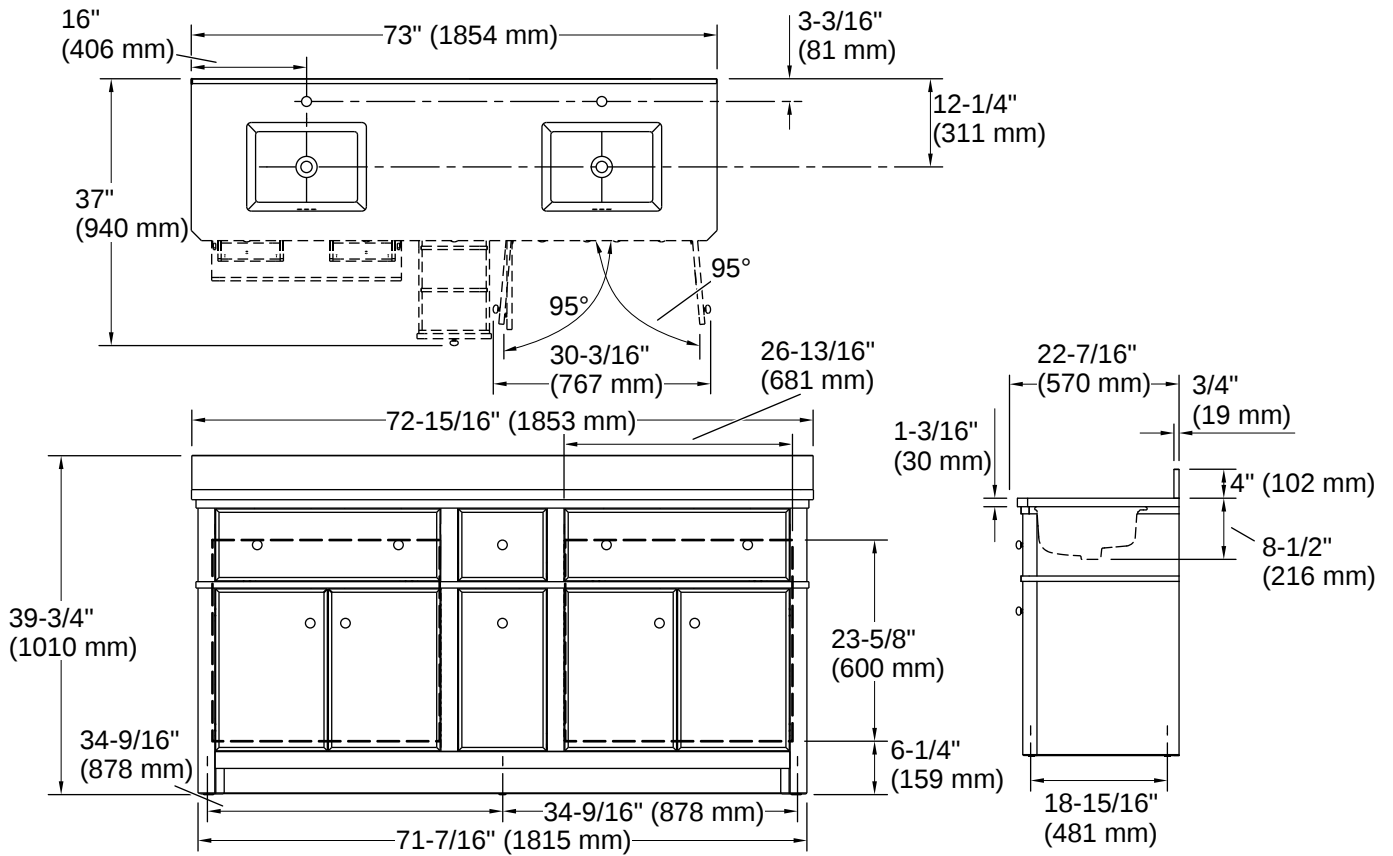

Installation

- Easy installation – no special tools required
- Sinks preinstalled on vanity top to simplify installation

Installation Notes

Install this product according to the installation instructions.

Install this product in accordance with the installation instructions. Select the type of fastener based upon the wall material. Two 250 lb (113.4 kg) minimum load bearing fasteners are recommended with a lag bolt of length to clear obstacles in the wall and 5/16" washers. Calculate the proper lag bolt length by adding the 1-1/2" (38 mm) backing material, plus the wallboard thickness, plus the back rail thickness.