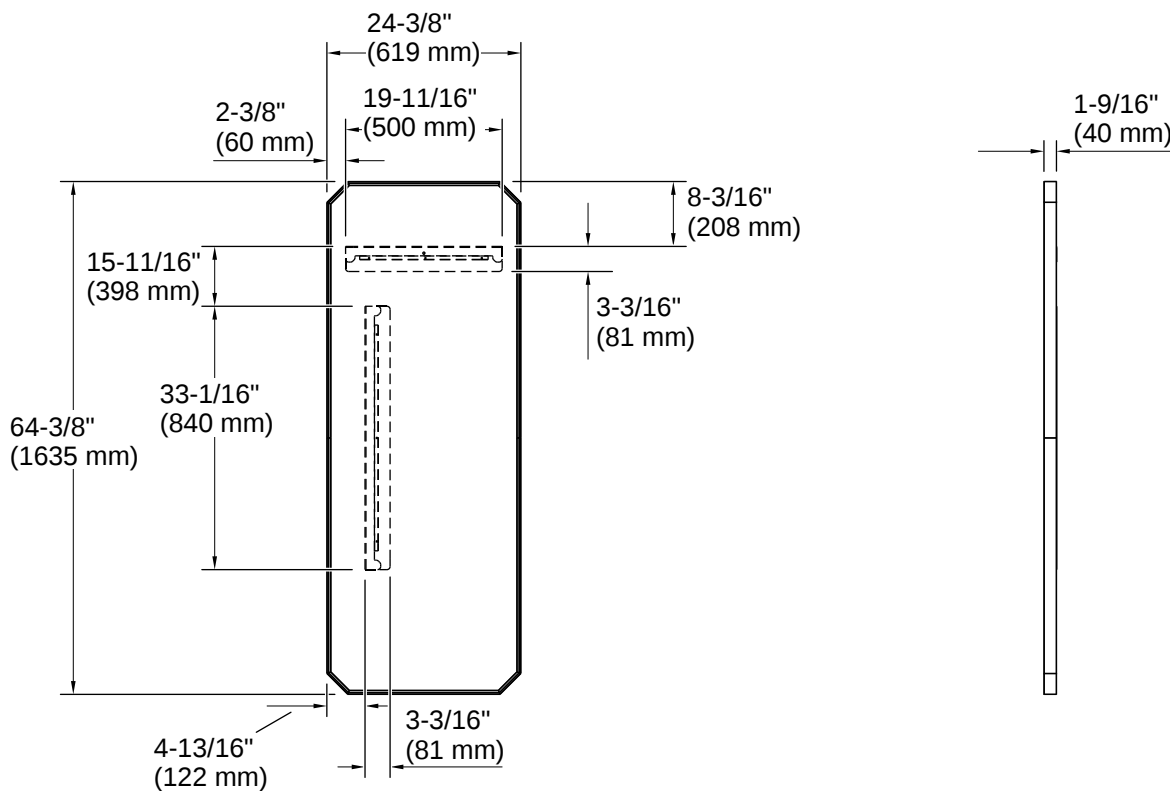

Installation

- Mounting kit ensures quick and easy installation

Installation Notes

Install this product according to the installation instructions.