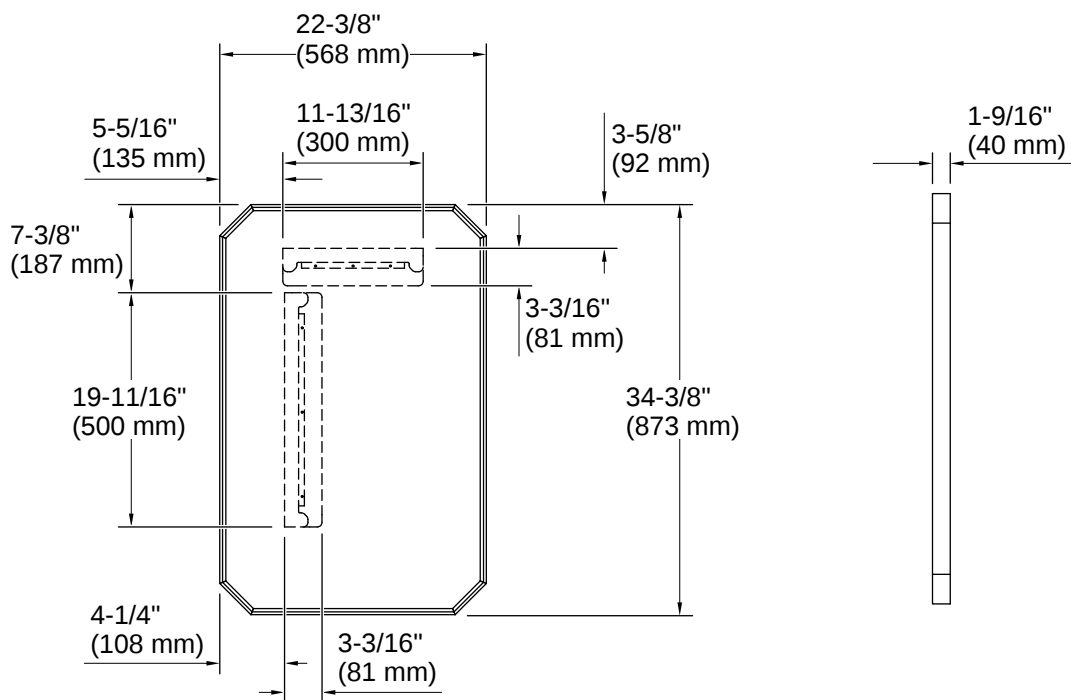

Installation

- Mounting kit ensures quick and easy installation

Installation Notes

Install this product according to the installation instructions.