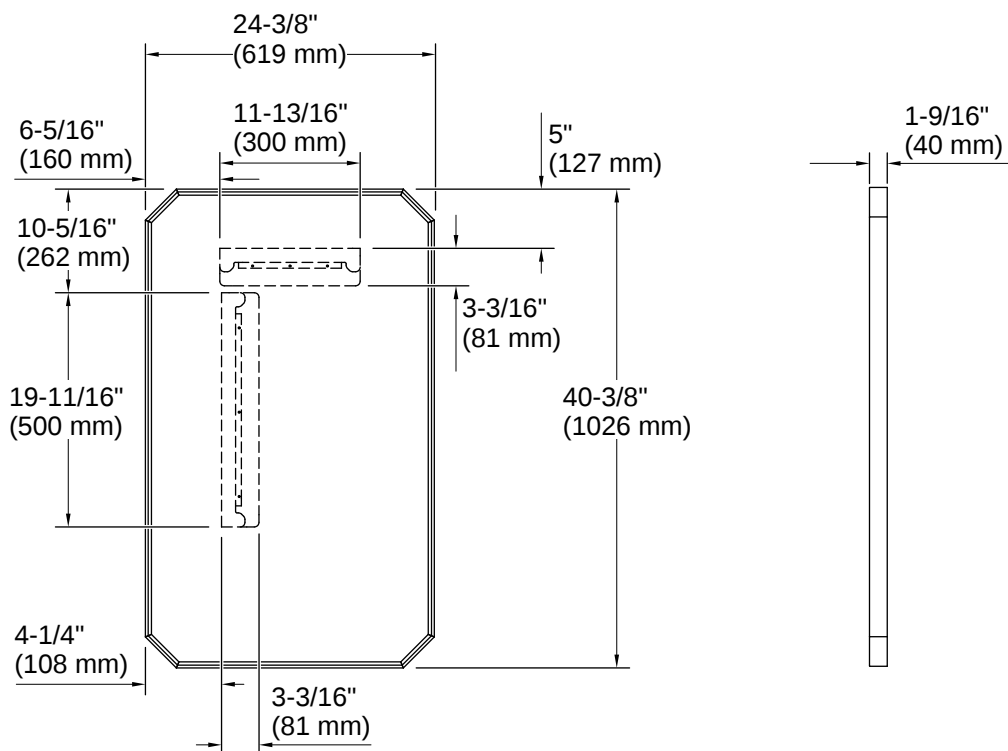

Installation

- Mounting kit ensures quick and easy installation

Installation Notes

Install this product according to the installation instructions.