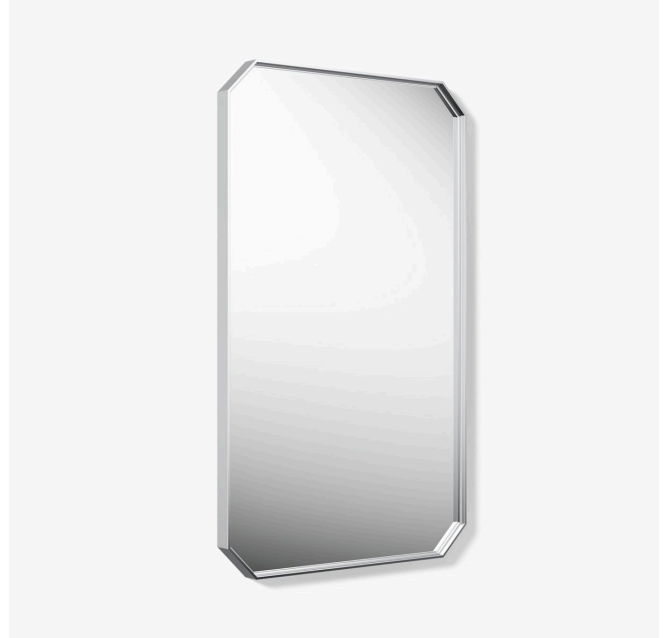

Claude™ by Studio McGee | K-39338

24" x 40" rectangular framed mirror

Features

- Designed in collaboration with Studio McGee
- Clean and timeless design allows for use in any interior space
- Mounts vertically or horizontally depending on the look you want to create
- Frame maintains a durable, long-lasting finish
- Coordinates with Studio McGee collections and KOHLER® faucets and lighting products

Available Colors/Finishes

Color tiles intended for reference only.

- CP Polished Chrome
- SN Vibrant Polished Nickel
- BN Vibrant Brushed Nickel
- BL Matte Black
- 2MB Vibrant Brushed Moderne Brass

1-800-4KOHLER (1-800-456-4537)
Kohler Co. reserves the right to make revisions without notice to product specifications.
For the most current specification sheet, go to www.kohler.com USA or www.kohler.ca Canada.
5-13-2026 12:0 - US-CA

THE BOLD LOOK
OF **KOHLER**®

Codes/Standards

ANSI Z97.1 (Tempered Glass)
CPSC 16CFR 1201

Technical Information

All product dimensions are nominal.

Lighting Included: No
Mirror Type: Polished Edge

Material

- Premium metal and mirrored glass construction
 - KOHLER finishes resist corrosion and tarnishing
-