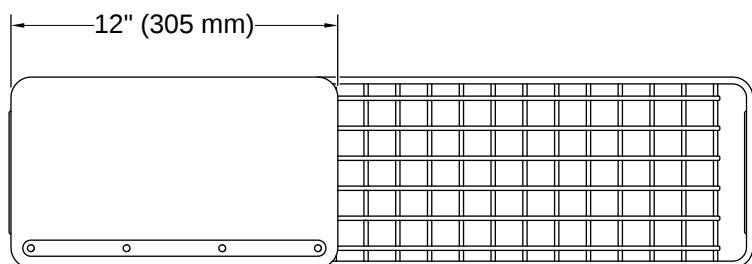

Installation Notes

Install this product according to the installation instructions.

Install this product in accordance with the installation instructions.