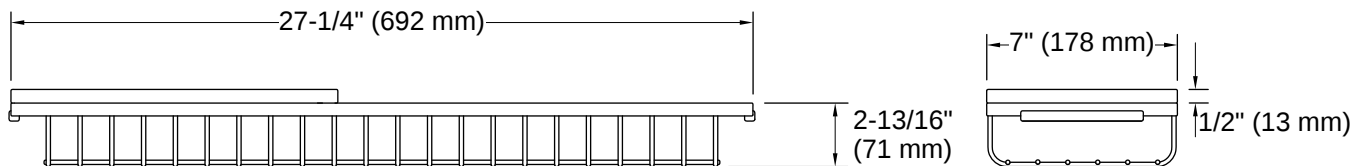

Installation Notes

Install this product according to the installation instructions.

Install this product in accordance with the installation instructions.