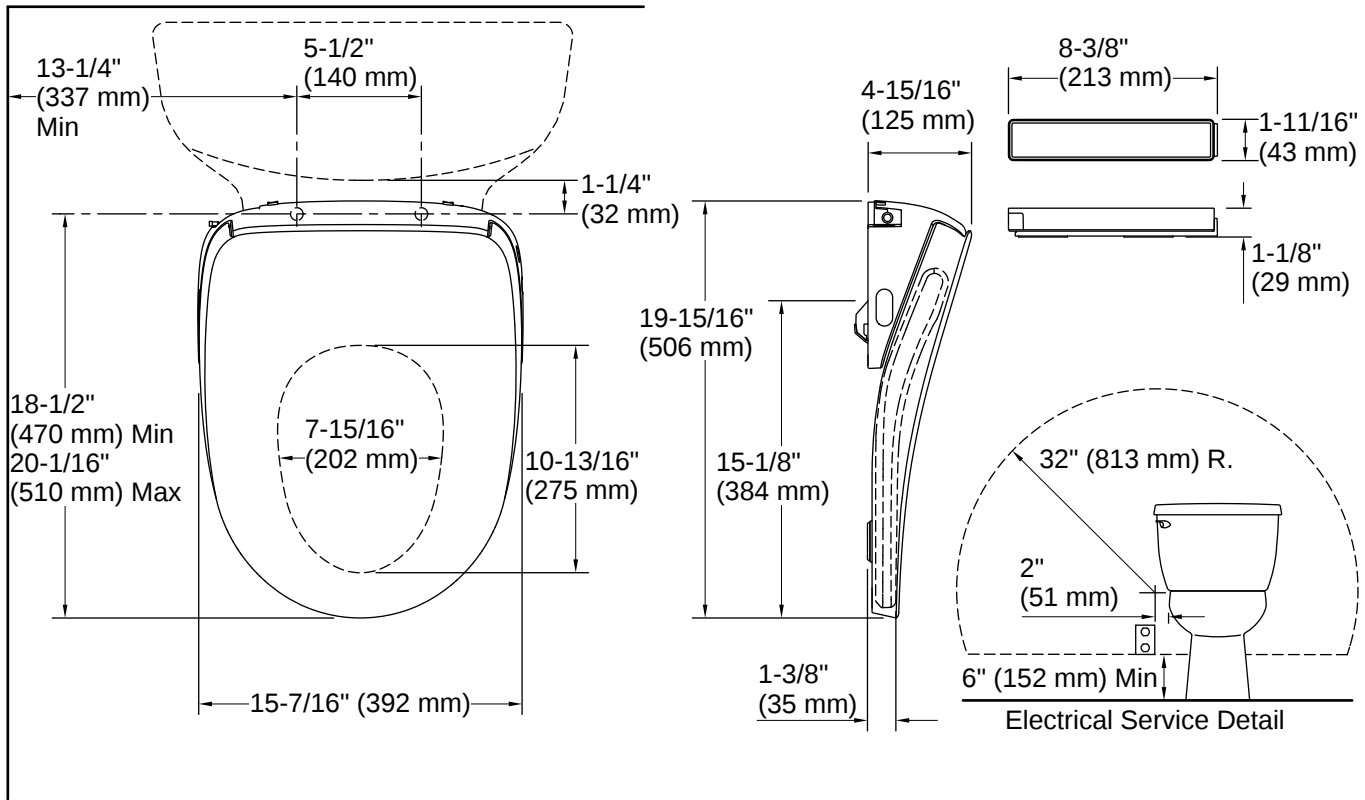

THE BOLD LOOK
OF **KOHLER**

Codes/Standards

ASME A112.4.2/CSA B45.16
UL 1431
CSA C22.2 No. 64
CSA C22.2 No. 68

Technical Information

All product dimensions are nominal.

Lighting Included:	Yes
Seat Shape Type:	Round-front
Seat Front Type:	Closed-front
Seat-Mounting Holes:	5-1/2" (140 mm)

Installation

- Requires connection to toilet water supply line. All hoses and connections are included
- Requires dedicated electrical GFCI circuit (120 V, 15 A, 60 Hz)

Installation Notes

Install this product according to the installation instructions.