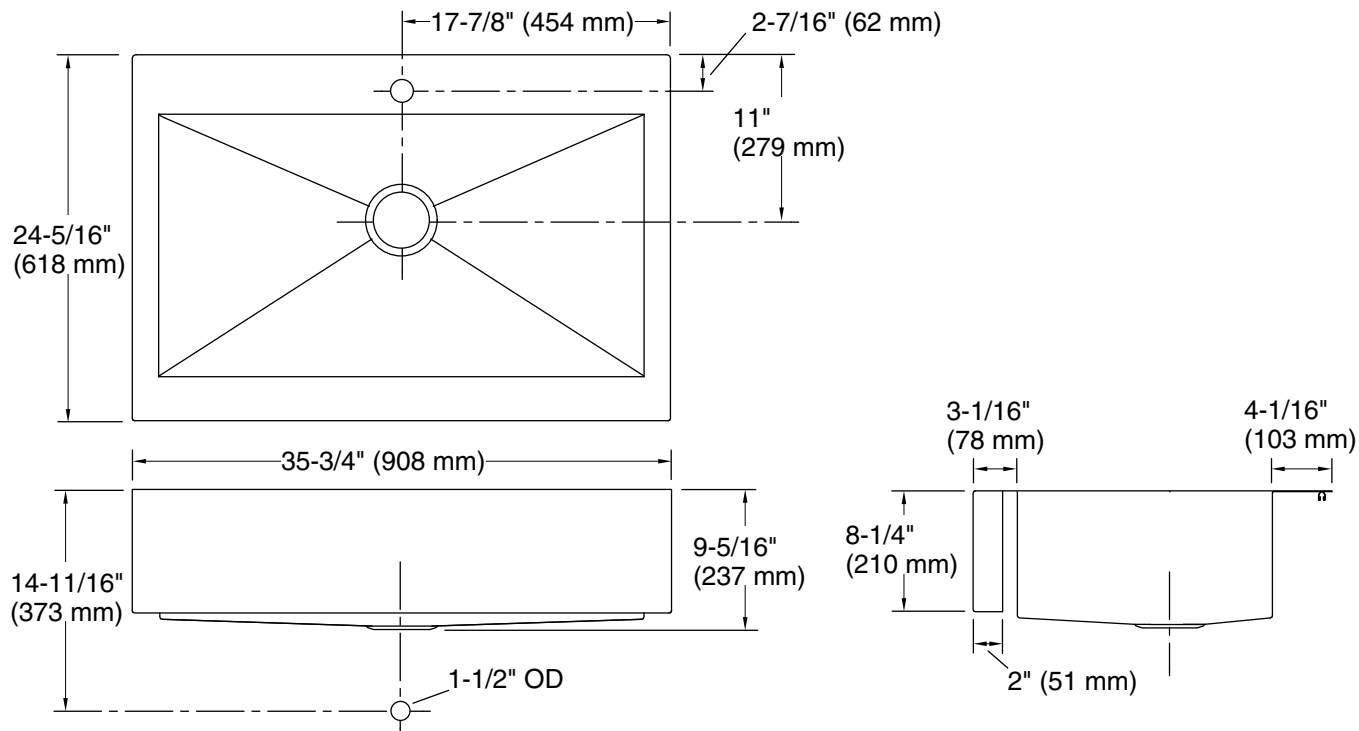

## Features

- 36" minimum base cabinet width
- Single bowl
- 9" (229 mm) depth provides generous workspace
- Self-Trimming® apron overlaps cabinet face for easy installation and beautiful results
- Apron height allows sink to be used in most standard cabinetry or retrofitted to existing standard cabinetry
- Single faucet hole
- Rear drain placement increases cabinet storage space underneath sink
- Includes installation hardware and compatibility template

### Technical Information

All product dimensions are nominal.

Basin configuration: Single Bowl

Min. base cabinet width: 36" (914 mm)

Bowl area (Only): Length: 32-1/2" (826 mm)  
Width: 17-3/16" (437 mm)  
Bowl depth: 9" (229 mm)