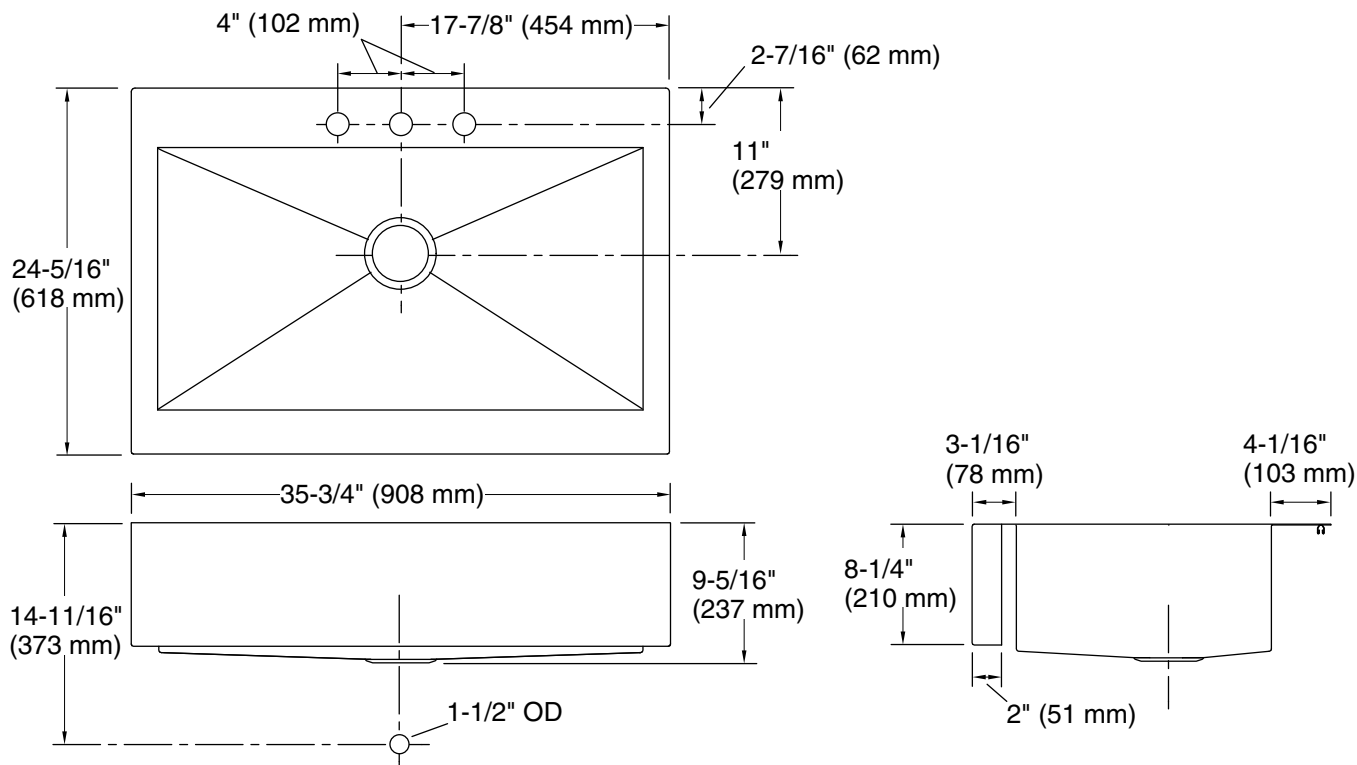

## Features

- 36" minimum base cabinet width
- Single bowl
- 9" (229 mm) depth provides generous workspace
- Self-Trimming® apron overlaps cabinet face for easy installation and beautiful results
- Apron height allows sink to be used in most standard cabinetry or retrofitted to existing standard cabinetry
- Three faucet holes
- Rear drain placement increases cabinet storage space underneath sink
- Includes installation hardware and compatibility template

### Technical Information

All product dimensions are nominal.

Basin configuration: Single Bowl

Min. base cabinet width: 36" (914 mm)

Bowl area (Only): Length: 32-1/2" (826 mm)  
Width: 17-3/16" (437 mm)  
Bowl depth: 9" (229 mm)