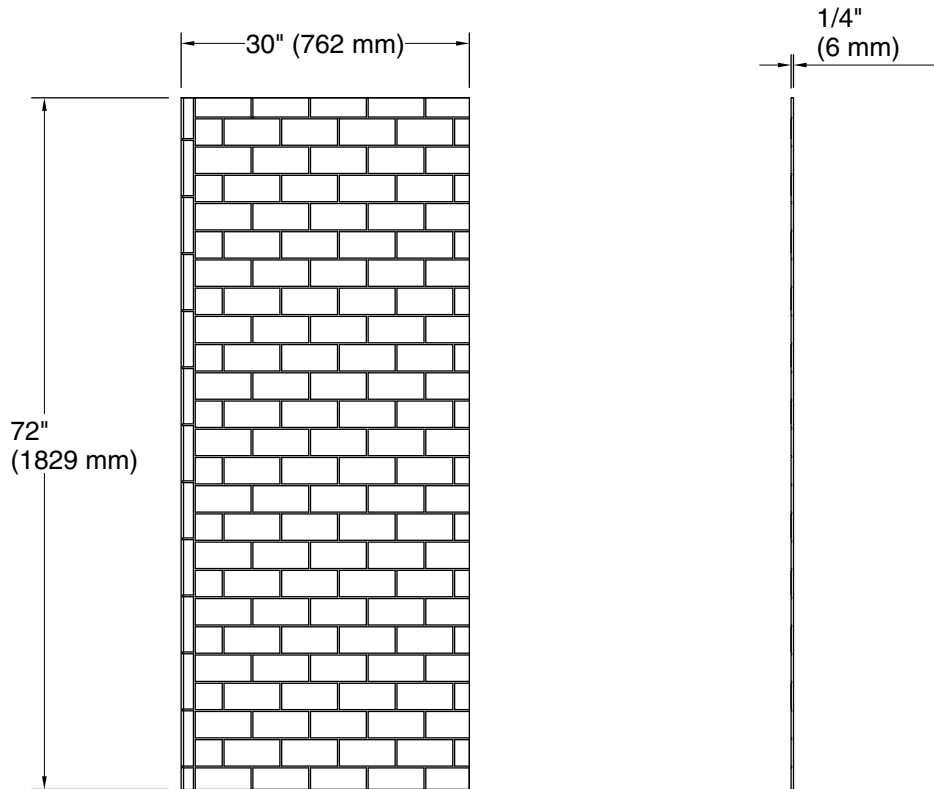

### Available Colors/Finishes

*Color tiles intended for reference only.*

Color	Code	Description
-------	------	-------------

	HW1	Honed White
---	-----	-------------

**Stoneridge™**  
72" x 30" left bath/shower end wall with subway tile  
design  
**K-39425-T06L**

**Technical Information**

All product dimensions are nominal.

Weight: 37.42 lbs (17 kg)

**Notes**

Measure your actual product for rough-in details.

Install this product according to the installation instructions.