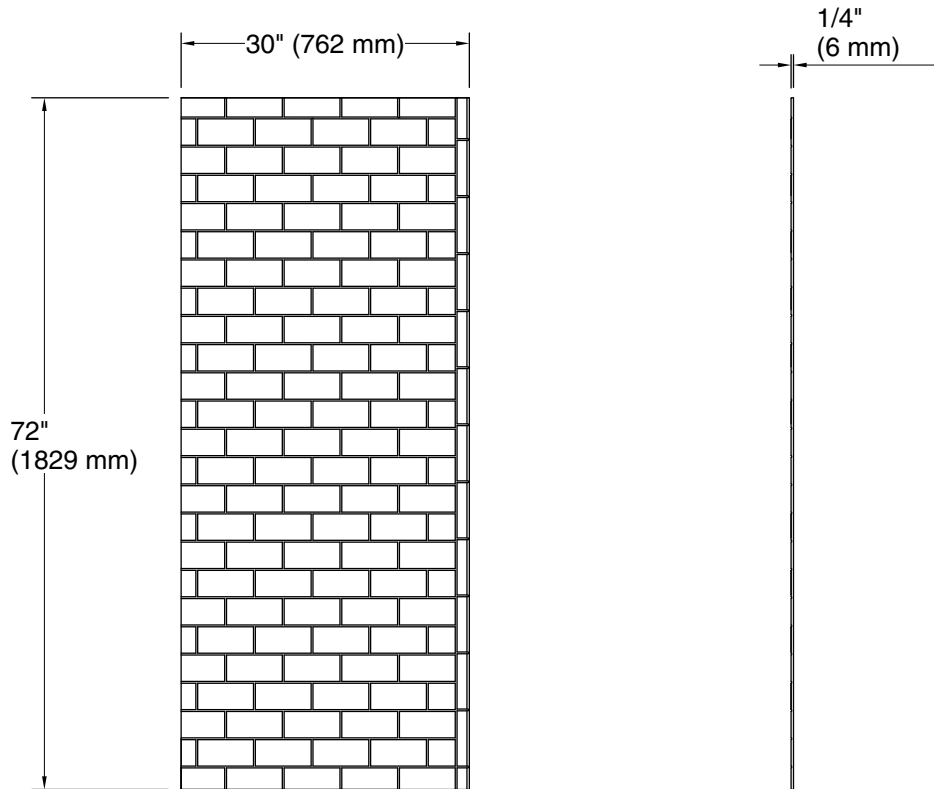

See website for detailed warranty information.

**Available Colors/Finishes**

*Color tiles intended for reference only.*

Color	Code	Description
	HW1	Honed White

**Stoneridge™**  
72" x 30" right bath/shower end wall with subway tile  
design  
**K-39425-T06R**

**Technical Information**

All product dimensions are nominal.

Weight: 37.42 lbs (17 kg)

**Notes**

Measure your actual product for rough-in details.

Install this product according to the installation instructions.