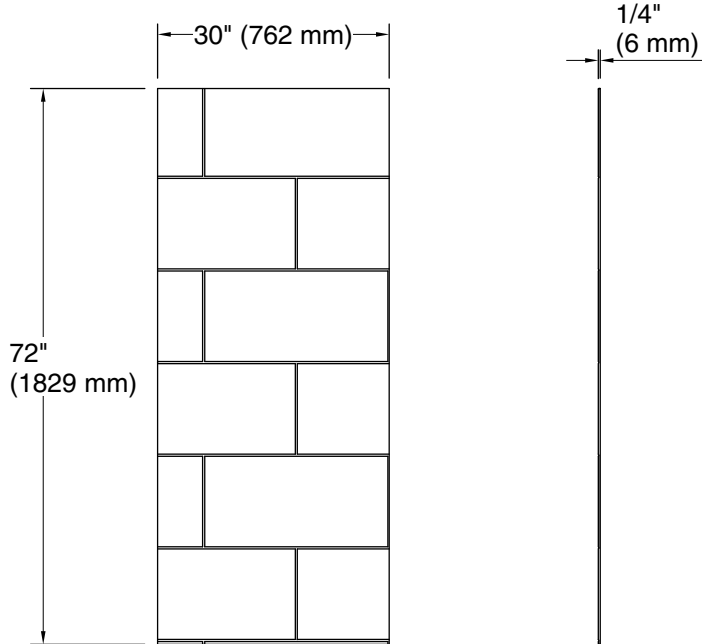

Stoneridge™

72" x 30" left bath/shower end wall with large block design
design
K-39425-T07L

Features

- Modern large block design
- Matte finish complements any decor
- Factory-machined edges provide a finished look for walls without the need for trim
- Durable, nonporous walls are easy to clean and maintain
- Can be installed over existing bathing/showering walls for easy renovation projects
- Available in several distinct textures, each thoughtfully designed in a transitional style that blends classic and contemporary aesthetics
- Offered in a wide range of sizes to accommodate many design layouts and room dimensions
- Coordinates with other products in the Stoneridge™ collection

| | | |
|---|-----|-------------|
|  | HW1 | Honed White |
|---|-----|-------------|

Stoneridge™
72" x 30" left bath/shower end wall with large block design
design
K-39425-T07L

Technical Information

All product dimensions are nominal.

Weight: 38.06 lbs (17.3 kg)

Notes

Measure your actual product for rough-in details.

Install this product according to the installation instructions.