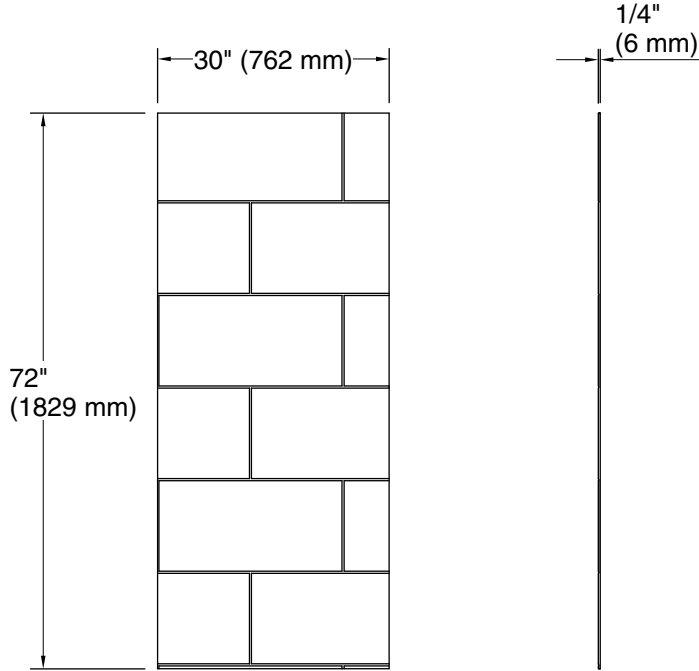

**Stoneridge™**  
 72" x 30" right bath/shower end wall with large block design  
**K-39425-T07R**

**Features**

- Modern large block design
- Matte finish complements any decor
- Factory-machined edges provide a finished look for walls without the need for trim
- Durable, nonporous walls are easy to clean and maintain
- Can be installed over existing bathing/showering walls for easy renovation projects
- Available in several distinct textures, each thoughtfully designed in a transitional style that blends classic and contemporary aesthetics
- Offered in a wide range of sizes to accommodate many design layouts and room dimensions
- Coordinates with other products in the Stoneridge™ collection

See website for detailed warranty information.

**Available Colors/Finishes**

*Color tiles intended for reference only.*

Color	Code	Description
	HW1	Honed White

**Stoneridge™**  
72" x 30" right bath/shower end wall with large block design  
design  
**K-39425-T07R**

**Technical Information**

All product dimensions are nominal.

Weight: 38.06 lbs (17.3 kg)

**Notes**

Measure your actual product for rough-in details.

Install this product according to the installation instructions.